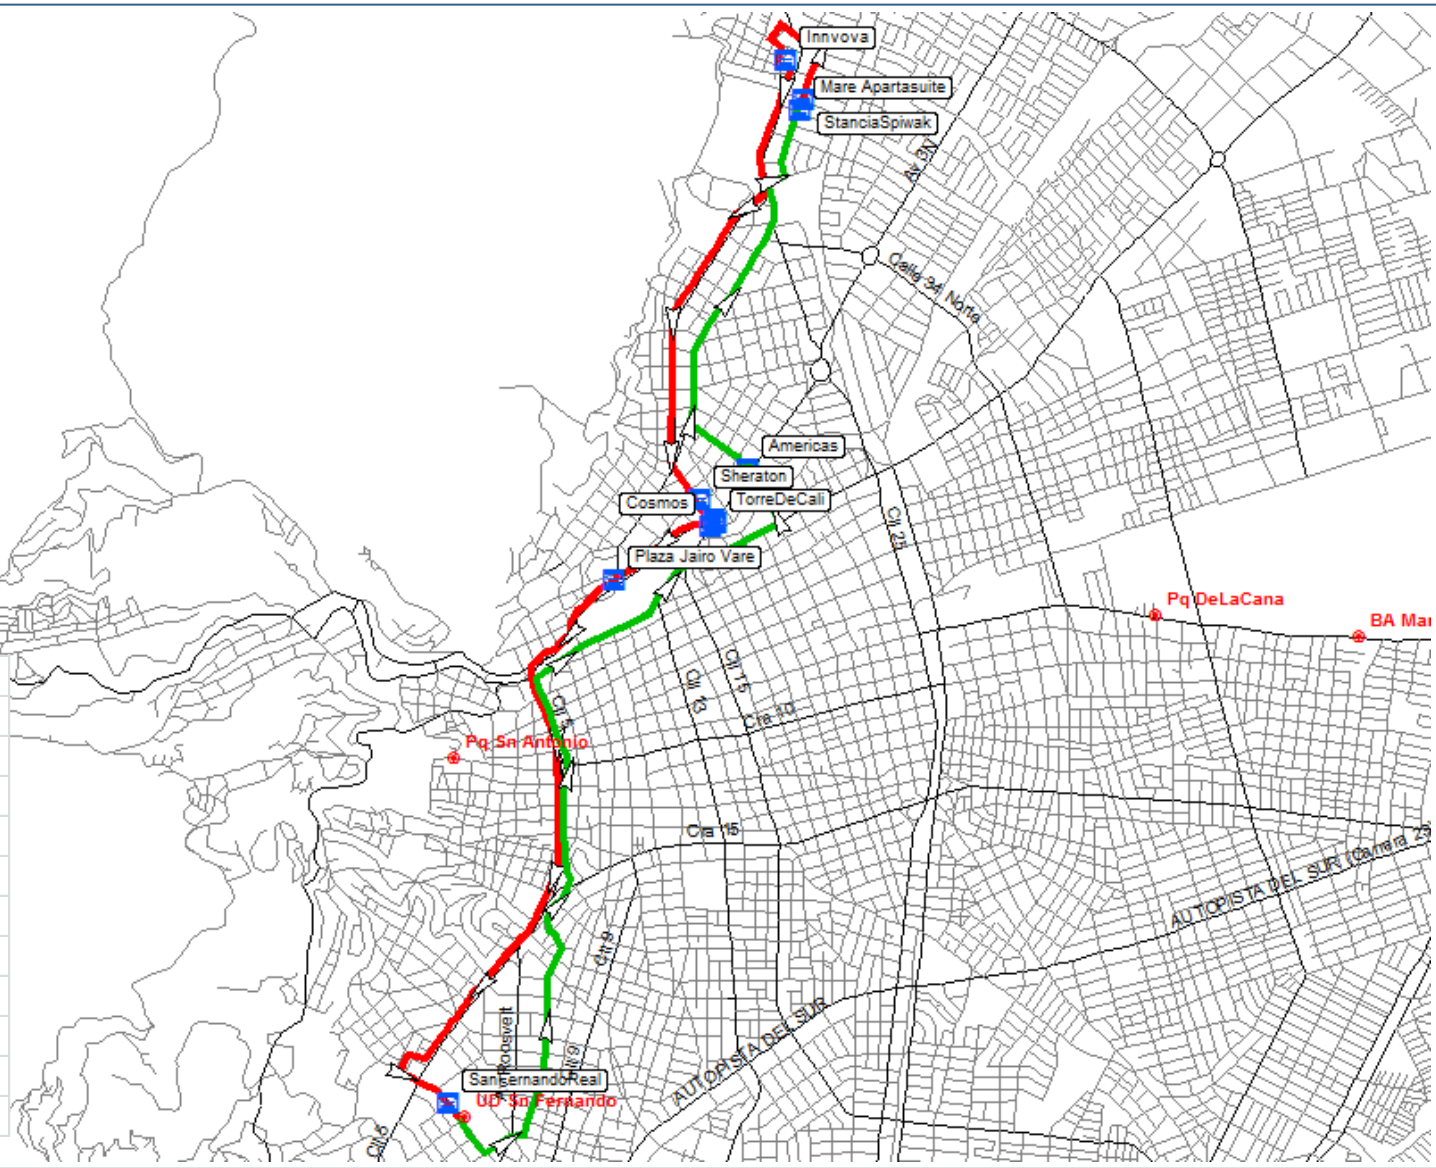

MAP:  
1/5

HOTEL
Torre Del Viento
Karlo
San Fernando Real
Hotel Casa Imbana
La Esperanza
Metropolis

ROUTE GUIDE  
AND ARRIVAL  
PLACES

REALIZED BY:

CONTENTS:

**NUMBER: 205**  
**ROUTE: CENTER SUR**  
**EVENT: CLOSING**  
ATHLETES Y JUDGES

MAP:

2/5

**HOTEL**

- San Fernando Real
- Ms Castellana
- Intercontinental
- Dann Carlton
- Dann Cali
- Haus
- Obelisco

**ROUTE GUIDE  
AND ARRIVAL  
PLACES**

REALIZED BY:

CONTENTS:

**NUMBER: 204**  
**ROUTE: ESTE**  
**EVENT: CLOSING**  
 ATHLETES Y JUDGES

### ROUTE GUIDE AND ARRIVAL PLACES

REALIZED BY:

CONTENTS:

**NUMBER: 201**  
**ROUTE: NORTH**  
**EVENT: CLOSING**  
ATHLETES Y JUDGES

MAP:

4/5

HOTEL
Campestre
Aparta S Las Vegas
Toscana Plaza
Metropolis
San Fernando Real