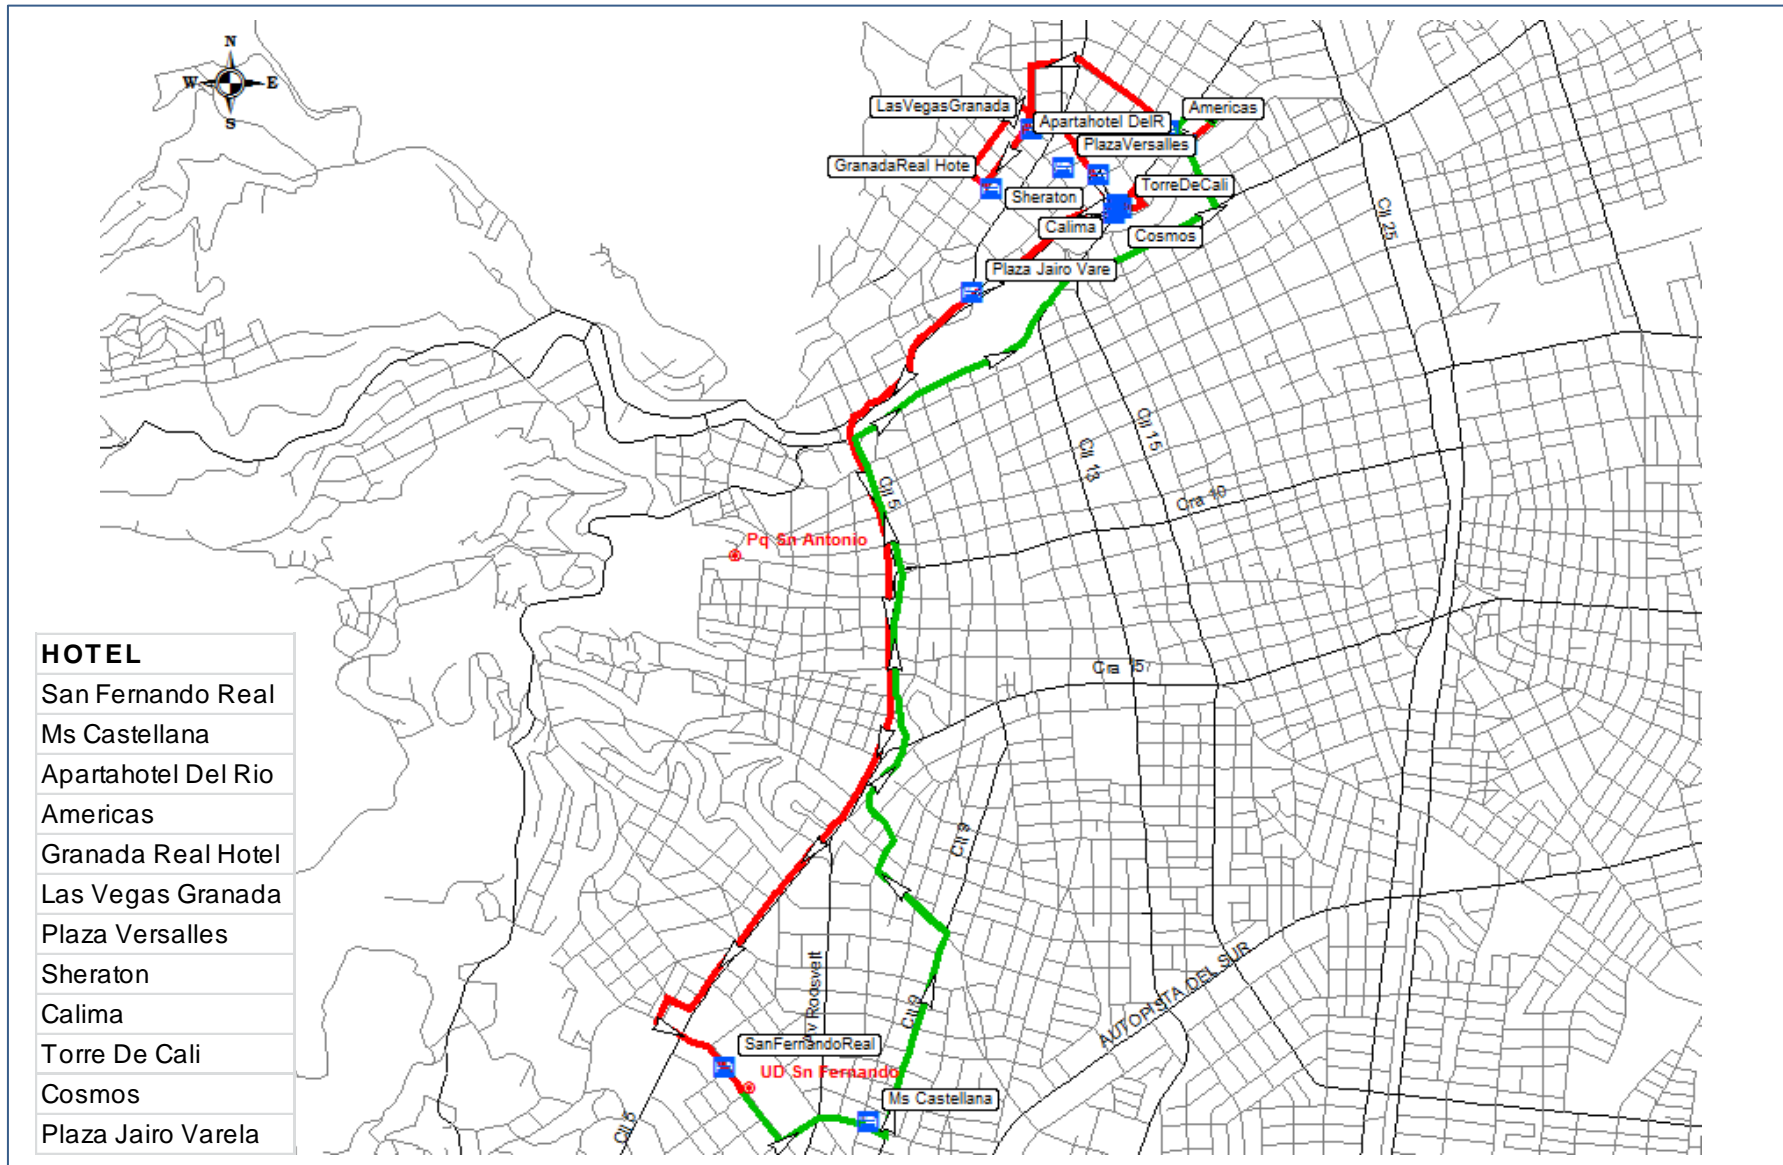

# BUS ROUTE MAPS CLOSING

CALI, COLOMBIA

MOVILIDAD  
SOSTENIBLE LTDA

MOVILIDAD SOSTENIBLE LTDA

01/05/2013

**ROUTE GUIDE  
AND ARRIVAL  
PLACES**

CONTENTS:  
**NUMBER: 202**  
**ROUTE: CENTER NORTH**  
**EVENT: CLOSING**  
ATHLETES Y JUDGES

MAP:  
1/5

HOTEL
Torre Del Viento
Karlo
San Fernando Real
Hotel Casa Imbana
La Esperanza
Metropolis

ROUTE GUIDE  
AND ARRIVAL  
PLACES

REALIZED BY:

CONTENTS:

**NUMBER: 205**  
**ROUTE: CENTER SUR**  
**EVENT: CLOSING**  
ATHLETES Y JUDGES

MAP:

2/5

**HOTEL**

- San Fernando Real
- Ms Castellana
- Intercontinental
- Dann Carlton
- Dann Cali
- Haus
- Obelisco

**ROUTE GUIDE  
AND ARRIVAL  
PLACES**

REALIZED BY:

CONTENTS:

**NUMBER: 204**  
**ROUTE: ESTE**  
**EVENT: CLOSING**  
 ATHLETES Y JUDGES

### ROUTE GUIDE AND ARRIVAL PLACES

REALIZED BY:

CONTENTS:

**NUMBER: 201**  
**ROUTE: NORTH**  
**EVENT: CLOSING**  
ATHLETES Y JUDGES

MAP:

4/5

HOTEL
Campestre
Aparta S Las Vegas
Toscana Plaza
Metropolis
San Fernando Real