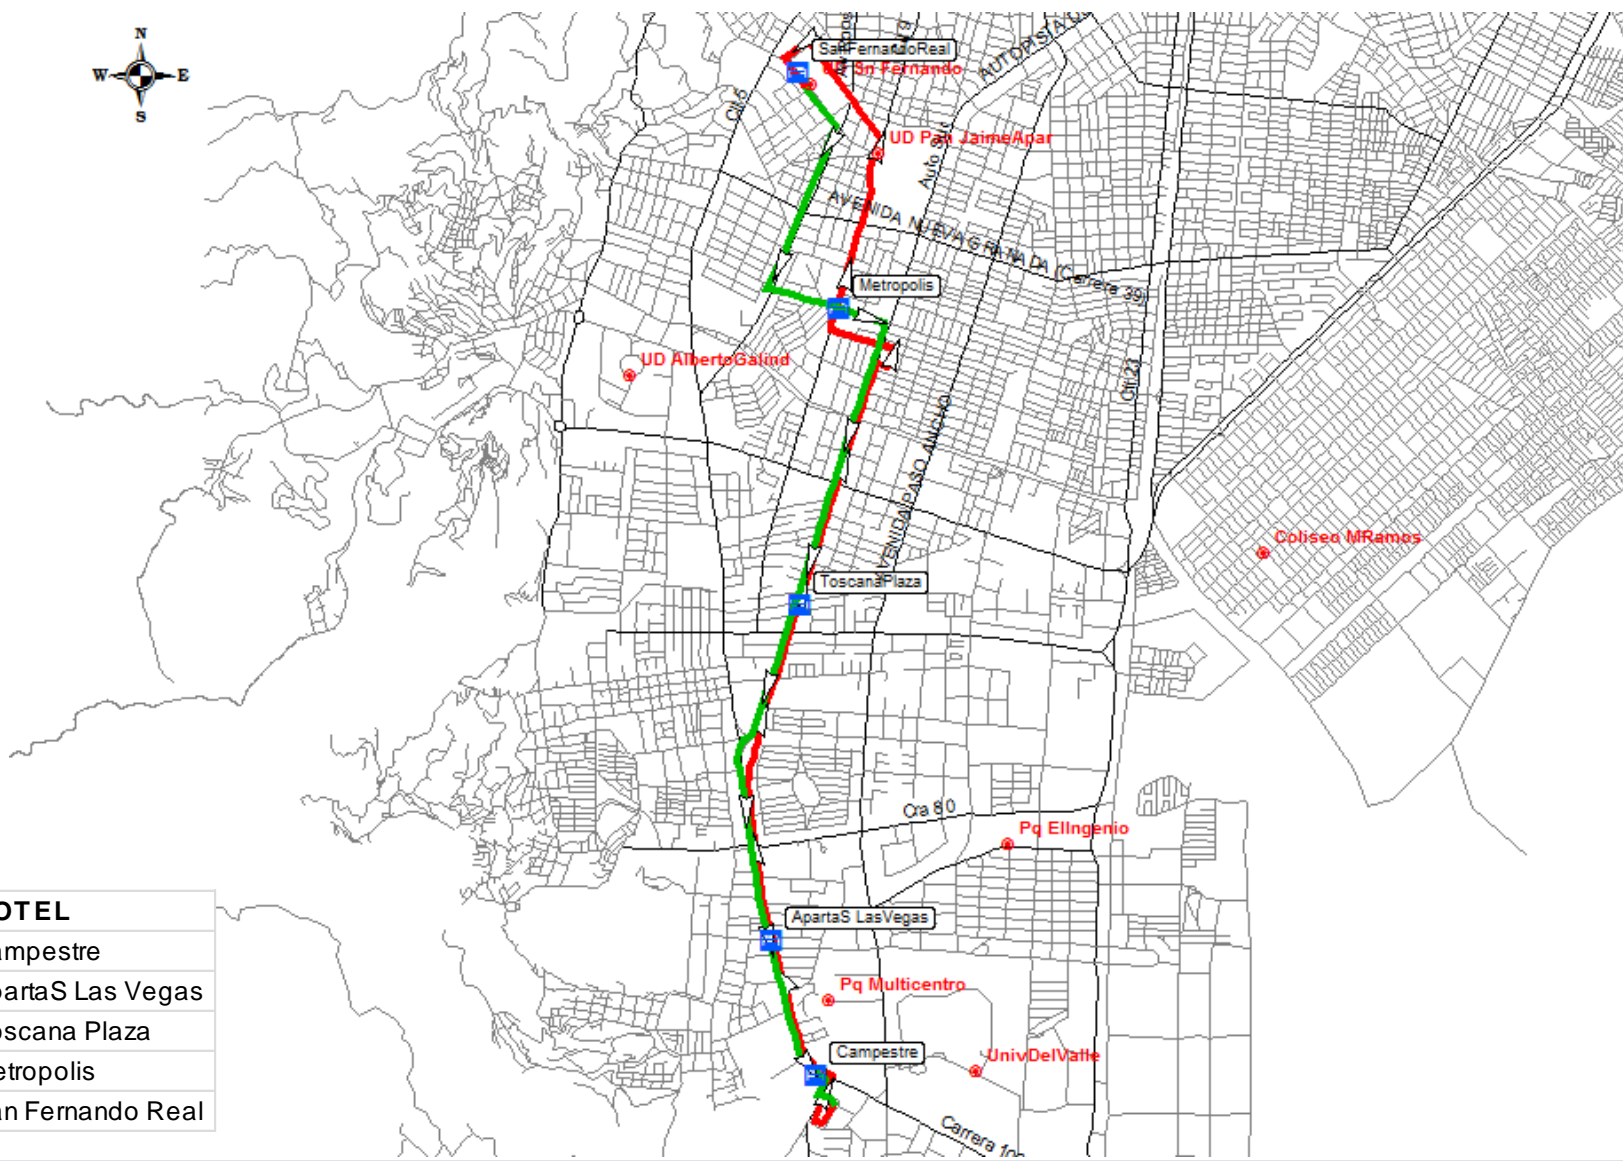

#### HOTEL

- San Fernando Real
- Plaza Jairo Vare
- Cosmos
- Torre De Cali
- Calima
- Sheraton
- Apartahotel Del Río
- Américas
- Mare Apartasuite
- Stancia Spiwak
- Innova

### ROUTE GUIDE AND ARRIVAL PLACES

REALIZED BY:

CONTENTS:

**NUMBER: 201**  
**ROUTE: NORTH**  
**EVENT: CLOSING**  
ATHLETES Y JUDGES

MAP:

4/5

HOTEL
Campestre
Aparta S Las Vegas
Toscana Plaza
Metropolis
San Fernando Real

### ROUTE GUIDE AND ARRIVAL PLACES

REALIZED BY:

MOVILIDAD  
SOSTENIBLE LTDA

CONTENTS:

**NUMBER: 206**  
**ROUTE: SUR**  
**EVENT: CLOSING**

ATHLETES Y JUDGES

MAP:

5/5