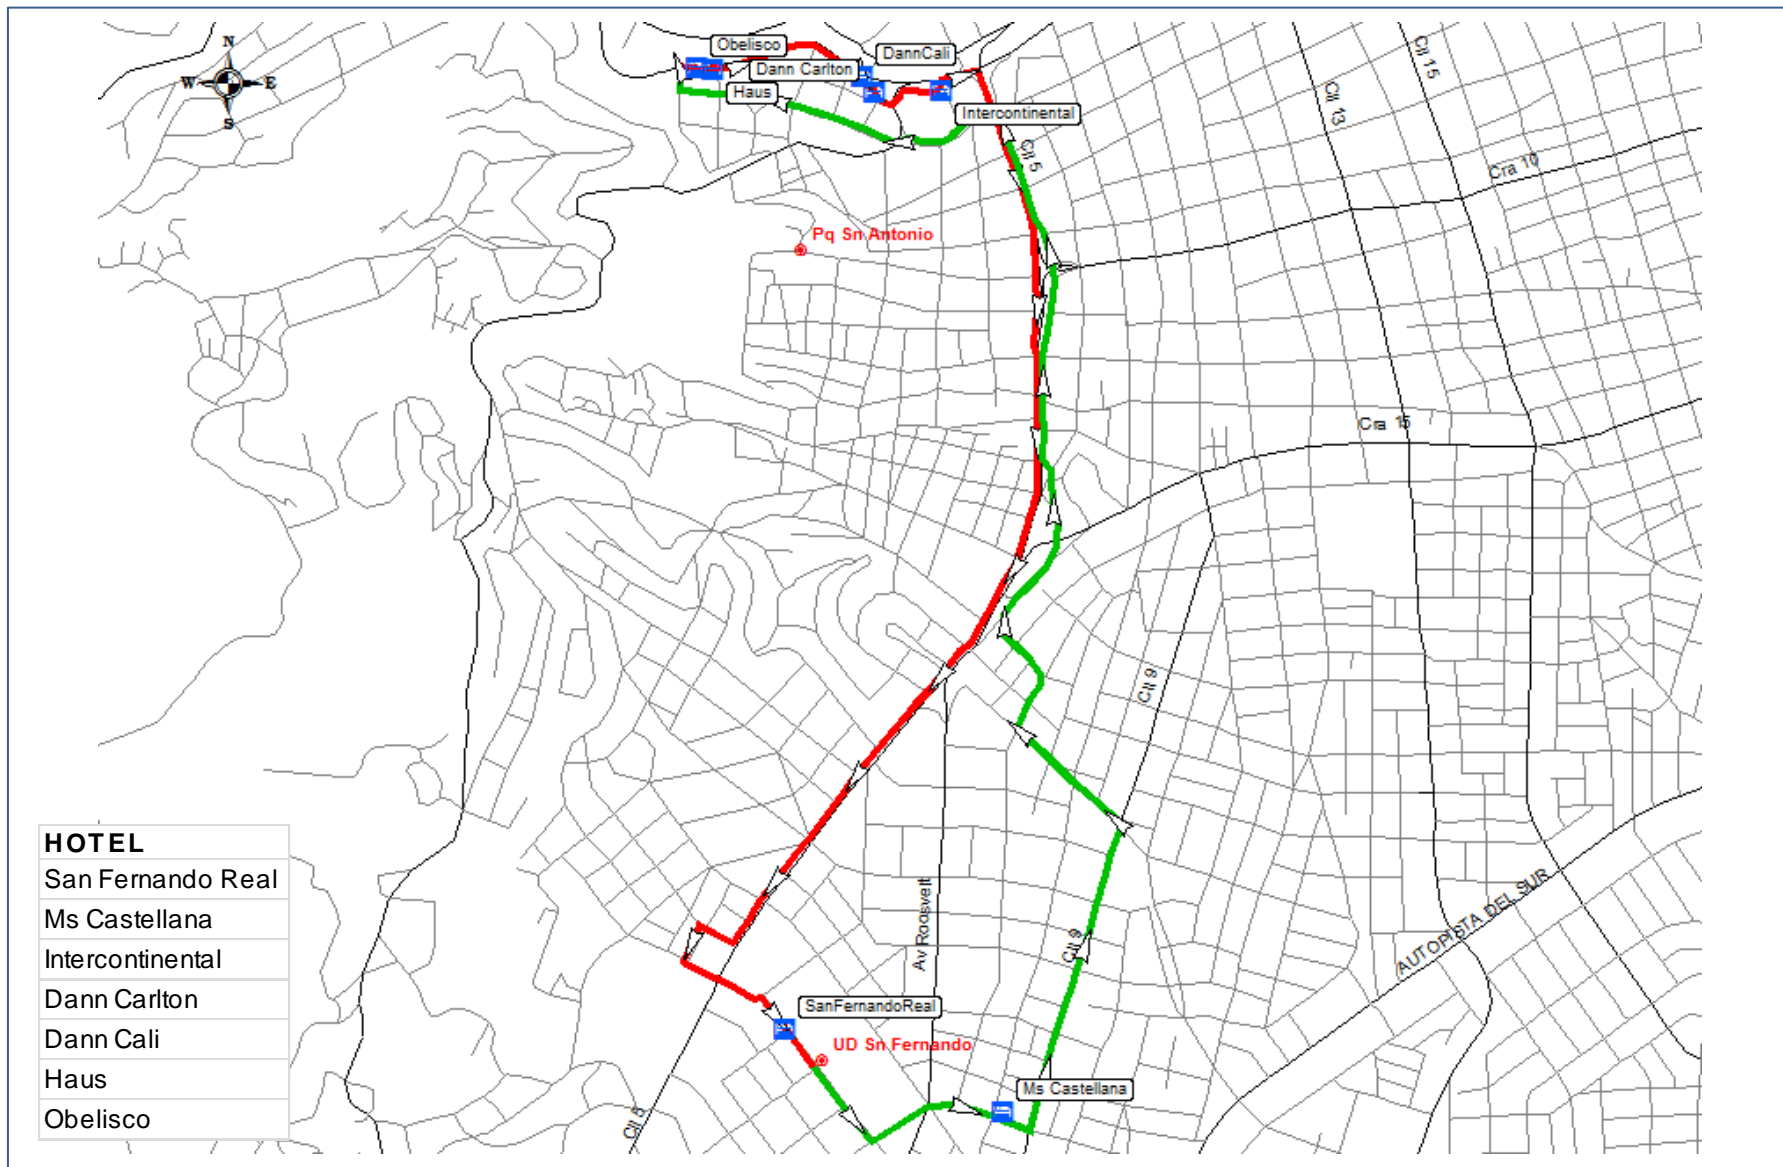

MAP:  
1/5

HOTEL
Torre Del Viento
Karlo
San Fernando Real
Hotel Casa Imbana
La Esperanza
Metropolis

ROUTE GUIDE  
AND ARRIVAL  
PLACES

REALIZED BY:

CONTENTS:

**NUMBER: 205**  
**ROUTE: CENTER SUR**  
**EVENT: CLOSING**  
ATHLETES Y JUDGES

MAP:

2/5

**HOTEL**

- San Fernando Real
- Ms Castellana
- Intercontinental
- Dann Carlton
- Dann Cali
- Haus
- Obelisco

**ROUTE GUIDE  
AND ARRIVAL  
PLACES**

REALIZED BY:

CONTENTS:

**NUMBER: 204**  
**ROUTE: ESTE**  
**EVENT: CLOSING**  
 ATHLETES Y JUDGES

### ROUTE GUIDE AND ARRIVAL PLACES

REALIZED BY:

CONTENTS:

**NUMBER: 201**  
**ROUTE: NORTH**  
**EVENT: CLOSING**  
ATHLETES Y JUDGES

MAP:

4/5

HOTEL
Campestre
Aparta S Las Vegas
Toscana Plaza
Metropolis
San Fernando Real