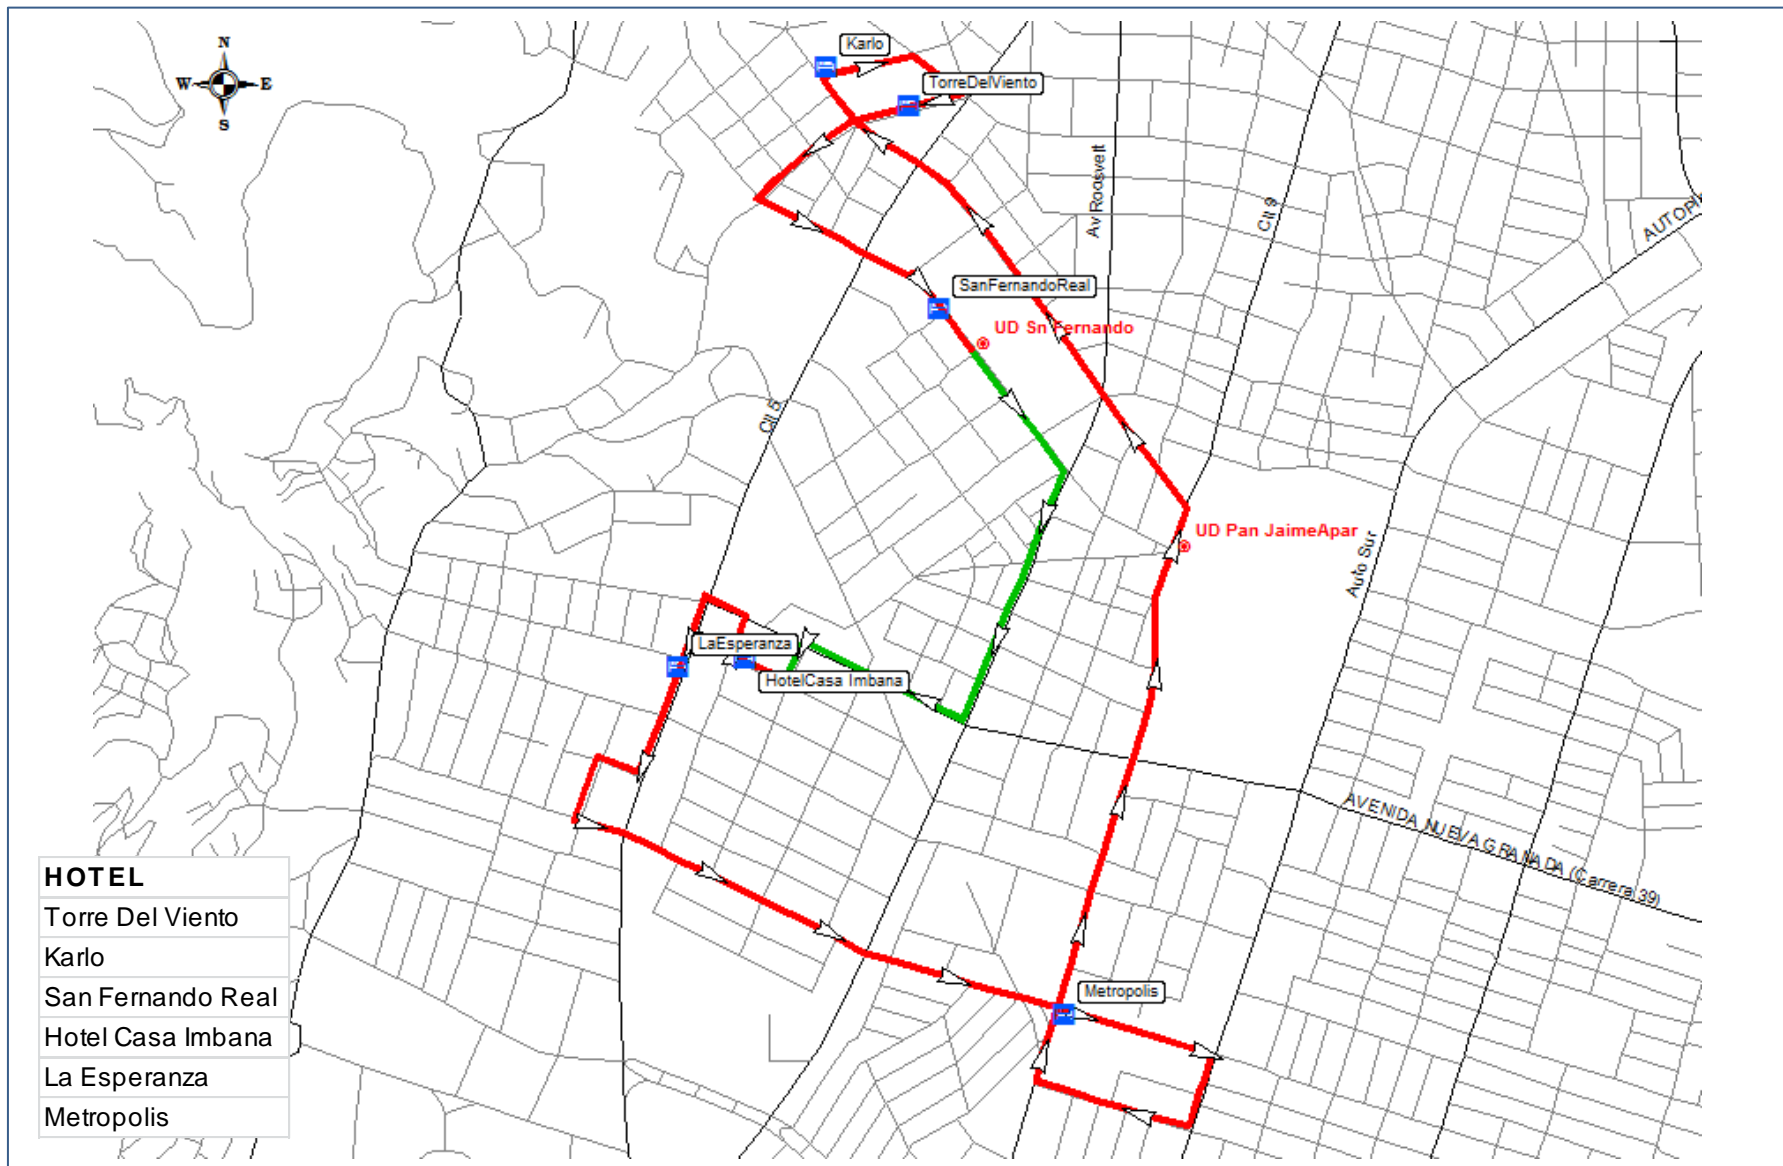

# BUS ROUTE MAPS CLOSING

CALI, COLOMBIA

MOVILIDAD  
SOSTENIBLE LTDA

MOVILIDAD SOSTENIBLE LTDA

01/05/2013

**ROUTE GUIDE  
AND ARRIVAL  
PLACES**

CONTENTS:  
**NUMBER: 202**  
**ROUTE: CENTER NORTH**  
**EVENT: CLOSING**  
ATHLETES Y JUDGES

MAP:  
1/5

HOTEL
Torre Del Viento
Karlo
San Fernando Real
Hotel Casa Imbana
La Esperanza
Metropolis

ROUTE GUIDE  
AND ARRIVAL  
PLACES

REALIZED BY:

CONTENTS:

**NUMBER: 205**  
**ROUTE: CENTER SUR**  
**EVENT: CLOSING**  
ATHLETES Y JUDGES

MAP:

2/5

**HOTEL**

- San Fernando Real
- Ms Castellana
- Intercontinental
- Dann Carlton
- Dann Cali
- Haus
- Obelisco

**ROUTE GUIDE  
AND ARRIVAL  
PLACES**

REALIZED BY:

CONTENTS:

**NUMBER: 204**  
**ROUTE: ESTE**  
**EVENT: CLOSING**  
 ATHLETES Y JUDGES

### ROUTE GUIDE AND ARRIVAL PLACES

REALIZED BY:

CONTENTS:

**NUMBER: 201**  
**ROUTE: NORTH**  
**EVENT: CLOSING**  
ATHLETES Y JUDGES

MAP:

4/5

HOTEL
Campestre
Aparta S Las Vegas
Toscana Plaza
Metropolis
San Fernando Real