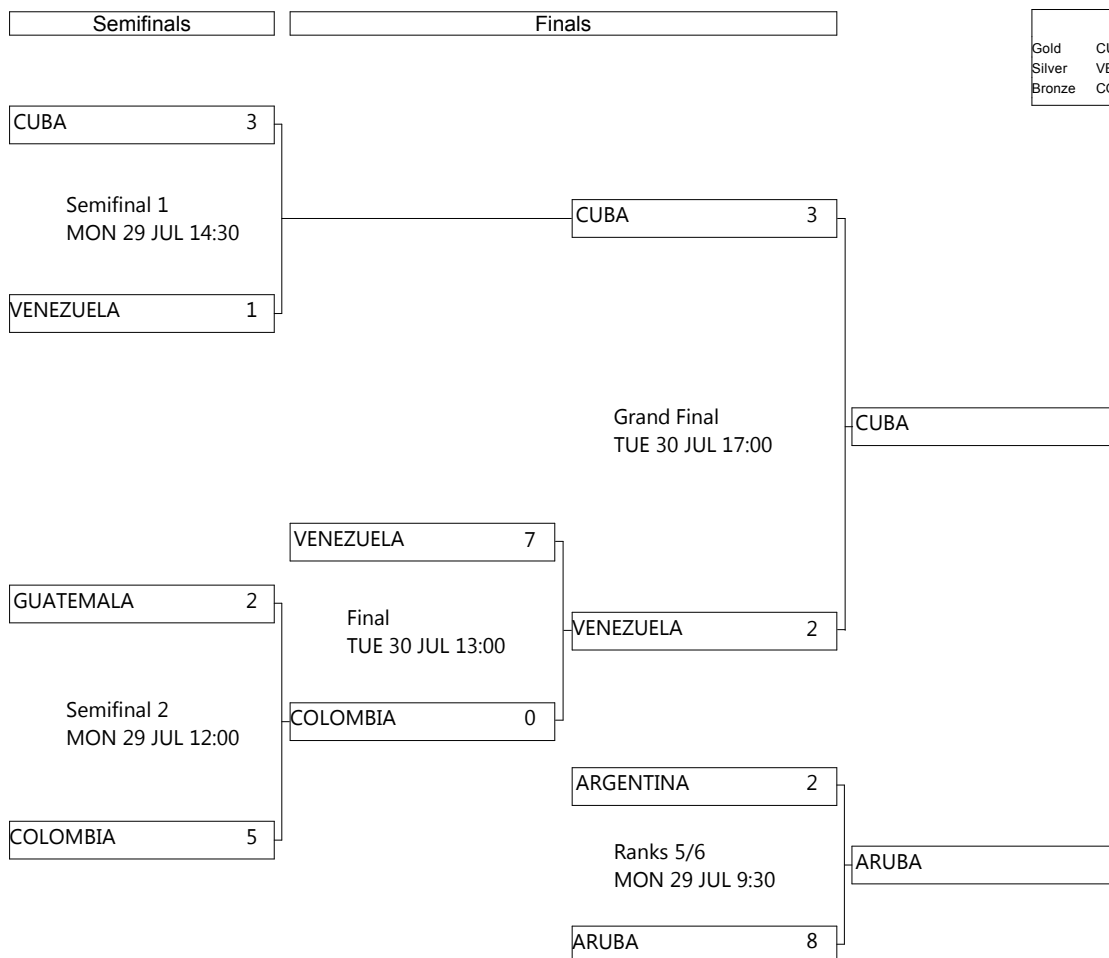

Legend:
W/L% Win/loss percentage

Tournament Summary

Resumen del Torneo

As of TUE 30 JUL 2013

Rank	NOC Code	Name	A	B	C	D	E	F	Games	Won	Lost	Runs For	Runs Against	W/L%
1	VEN	A VENEZUELA	-	8 - 4	3 - 0	7 - 0	13 - 0	10 - 0	5	5	0	41	4	1.000
2	CUB	B CUBA	4 - 8	-	7 - 2	4 - 0	11 - 1	10 - 0	5	4	1	36	11	.800
3	COL	C COLOMBIA	0 - 3	2 - 7	-	9 - 6	9 - 1	2 - 0	5	3	2	22	17	.600
4	GUA	D GUATEMALA	0 - 7	0 - 4	6 - 9	-	10 - 8	13 - 2	5	2	3	29	30	.400
5	ARG	E ARGENTINA	0 - 13	1 - 11	1 - 9	8 - 10	-	13 - 4	5	1	4	23	47	.200
6	ARU	F ARUBA	0 - 10	0 - 10	0 - 2	2 - 13	4 - 13	-	5	0	5	6	48	.000