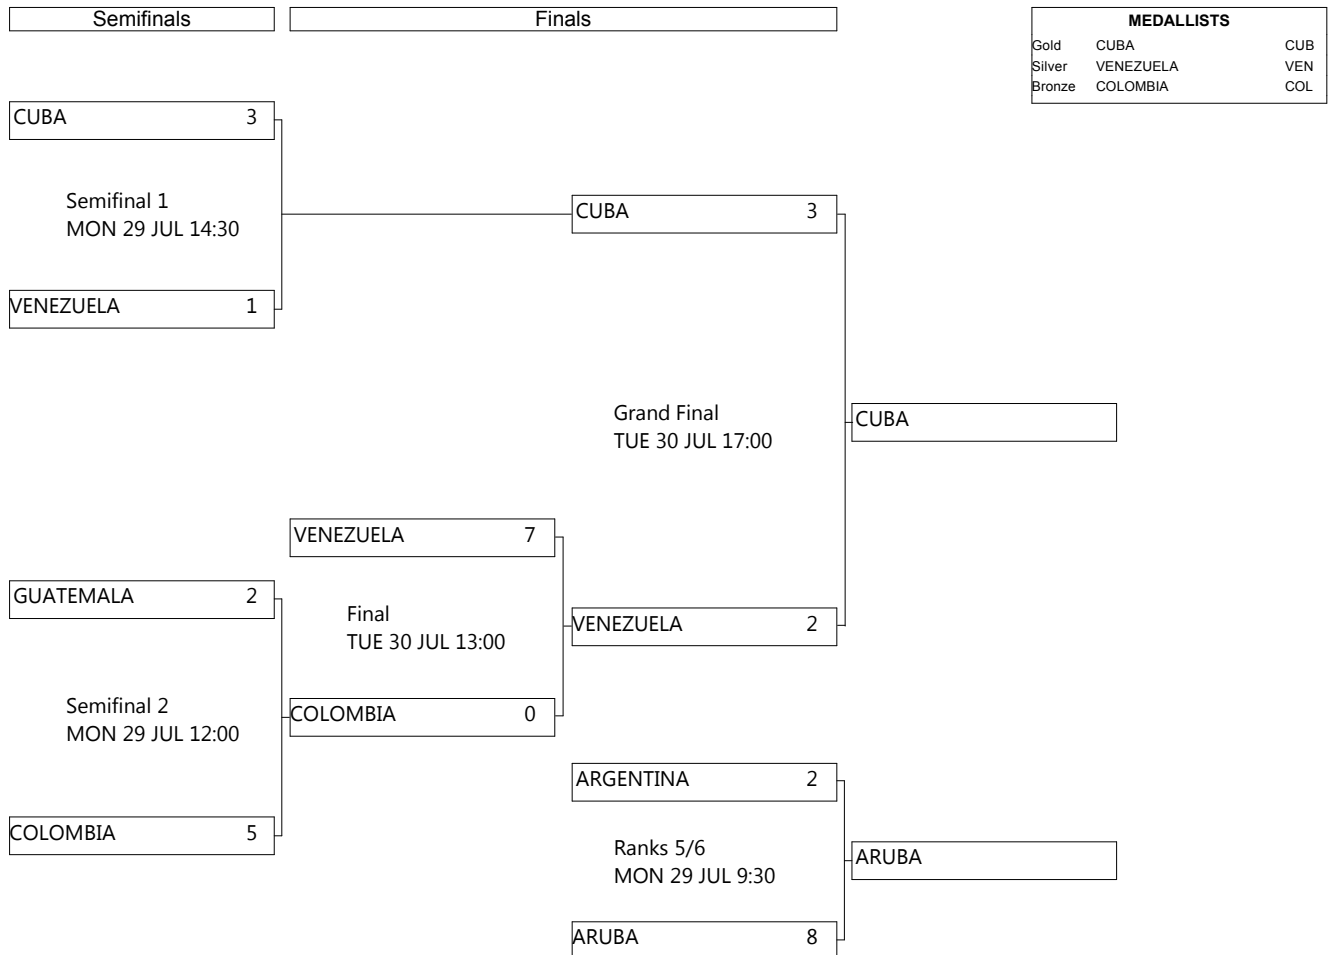

Brackets
Grupos

As of TUE 30 JUL 2013

Round Robin Summary

Resumen de Ronda Robin

As of SUN 28 JUL 2013

Rank	NOC Code	Name	A	B	C	D	E	F	Games	Won	Lost	Runs For	Runs Against	W/L%
1	VEN	A VENEZUELA	-	8 - 4	3 - 0	7 - 0	13 - 0	10 - 0	5	5	0	41	4	1.000
2	CUB	B CUBA	4 - 8	-	7 - 2	4 - 0	11 - 1	10 - 0	5	4	1	36	11	.800
3	COL	C COLOMBIA	0 - 3	2 - 7	-	9 - 6	9 - 1	2 - 0	5	3	2	22	17	.600
4	GUA	D GUATEMALA	0 - 7	0 - 4	6 - 9	-	10 - 8	13 - 2	5	2	3	29	30	.400
5	ARG	E ARGENTINA	0 - 13	1 - 11	1 - 9	8 - 10	-	13 - 4	5	1	4	23	47	.200
6	ARU	F ARUBA	0 - 10	0 - 10	0 - 2	2 - 13	4 - 13	-	5	0	5	6	48	.000

Legend:
W/L% Win/loss percentage