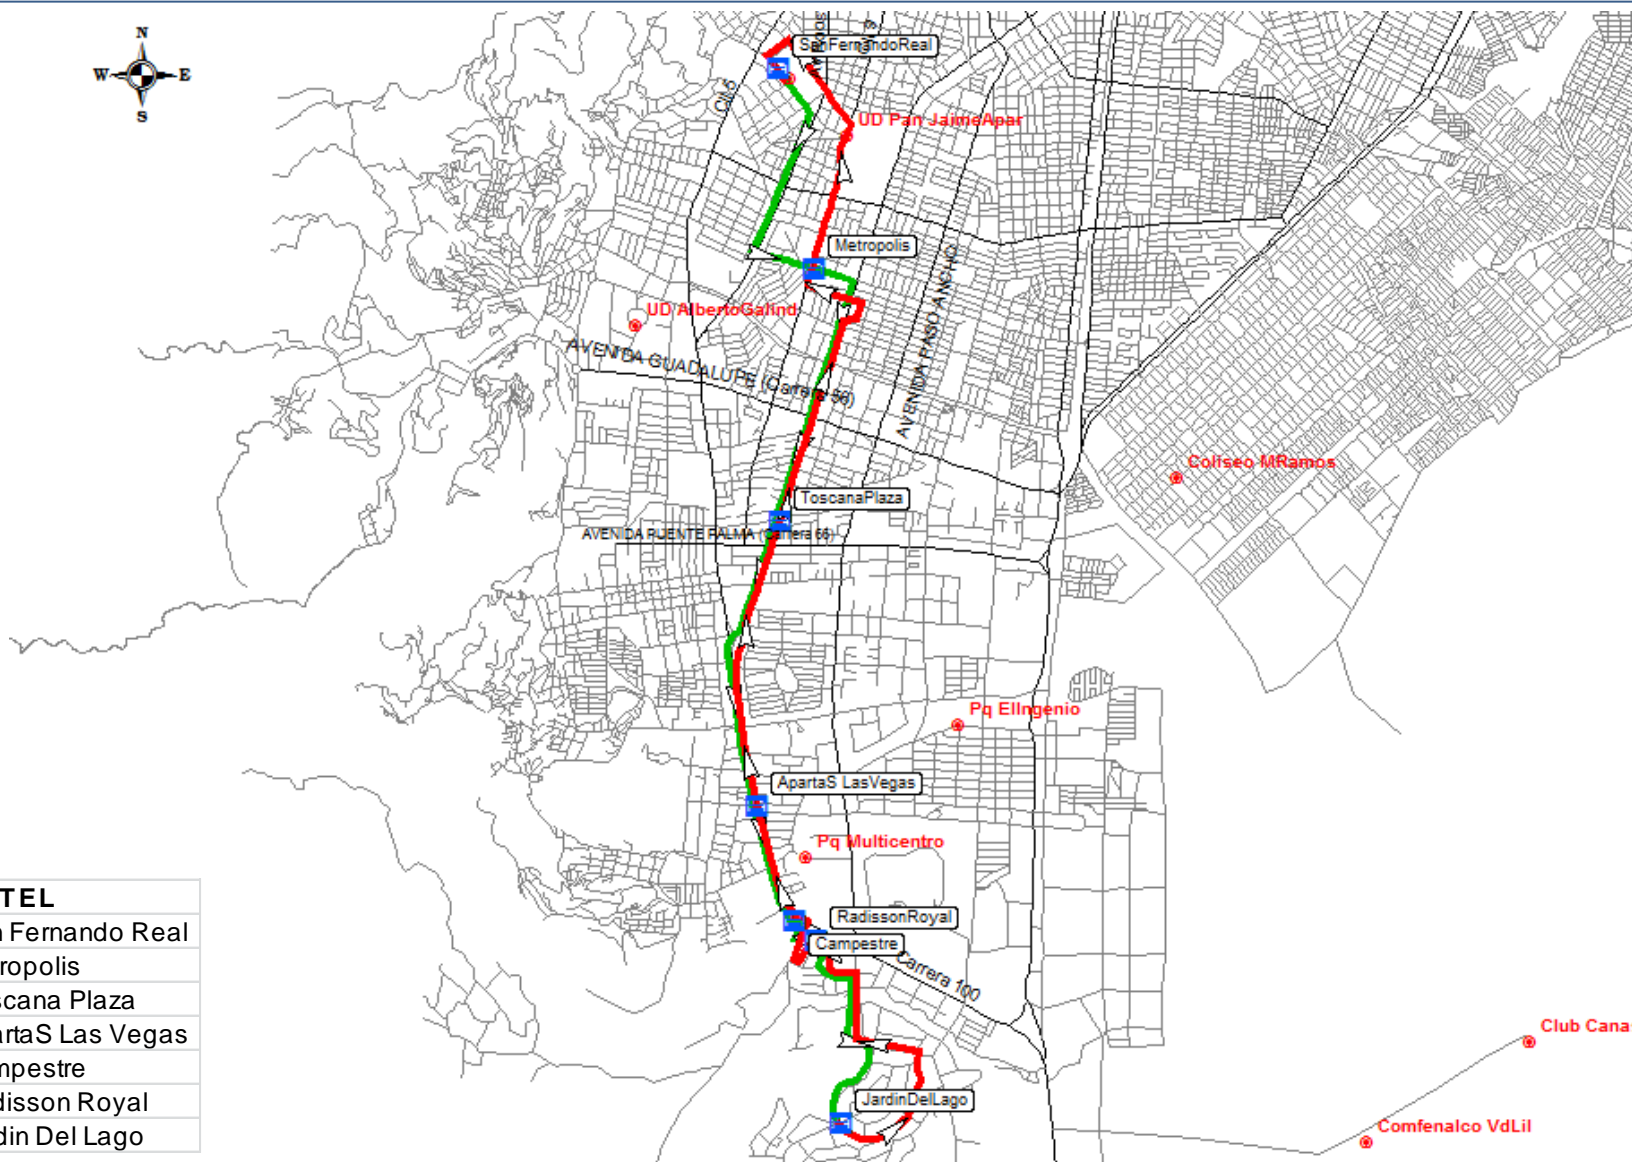

HOTEL

- San Fernando Real
- Metropolis
- Toscana Plaza
- Aparta S Las Vegas
- Campestre
- Radisson Royal
- Jardin Del Lago

The World Games
2013 CALI
Los Juegos Mundiales

COLDEPORTES

ROUTE GUIDE AND ARRIVAL PLACES

REALIZED BY:

MOVILIDAD
SOSTENIBLE LTDA

CONTENTS:

NUMBER: 106
ROUTE: SOUTH
EVENT: OPENING

ATHLETES AND JUDGES

MAP:

6/7