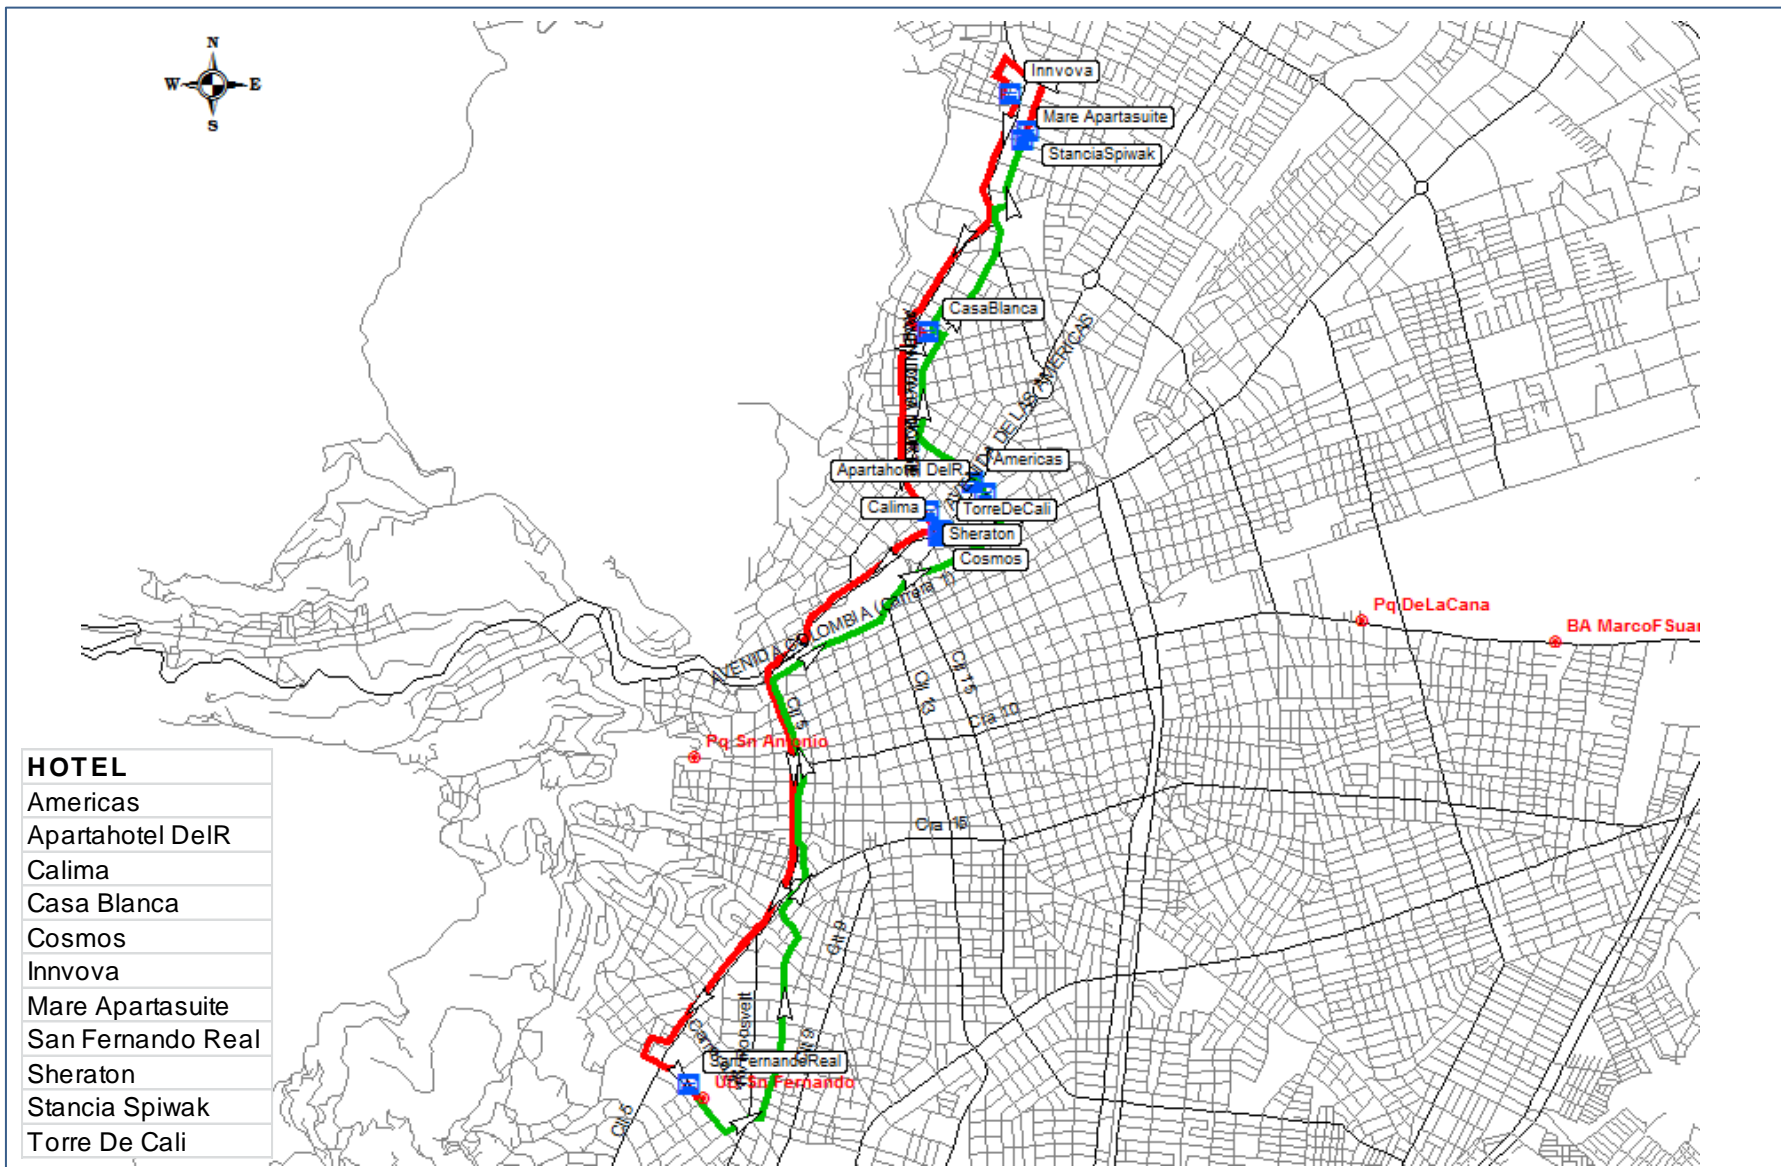

MAP:

2/7

COLDEPORTES

ROUTE GUIDE AND ARRIVAL PLACES

REALIZED BY:

MOVILIDAD
SOSTENIBLE LTDA

CONTENTS:

NUMBER: 104
ROUTE: EAST
EVENT: OPENING

ATHLETES AND JUDGES

MAP:

3/7

- HOTEL**
- Karlo
 - Torre Del Viento
 - San Fernando Real
 - Flamingo

The World Games
2013 CALI
Los Juegos Mundiales
COLDEPORTES

**ROUTE GUIDE AND
ARRIVAL PLACES**

REALIZED BY:

MOVILIDAD
SOSTENIBLE LTDA

CONTENTS: **NUMBER: 105**
ROUTE: SOUTH CENTER
EVENT: OPENING
ATHLETES AND JUDGES

MAP:
4/7

HOTEL

- Americas
- Apartahotel DelR
- Calima
- Casa Blanca
- Cosmos
- Innova
- Mare Apartasuite
- San Fernando Real
- Sheraton
- Stancia Spiwak
- Torre De Cali