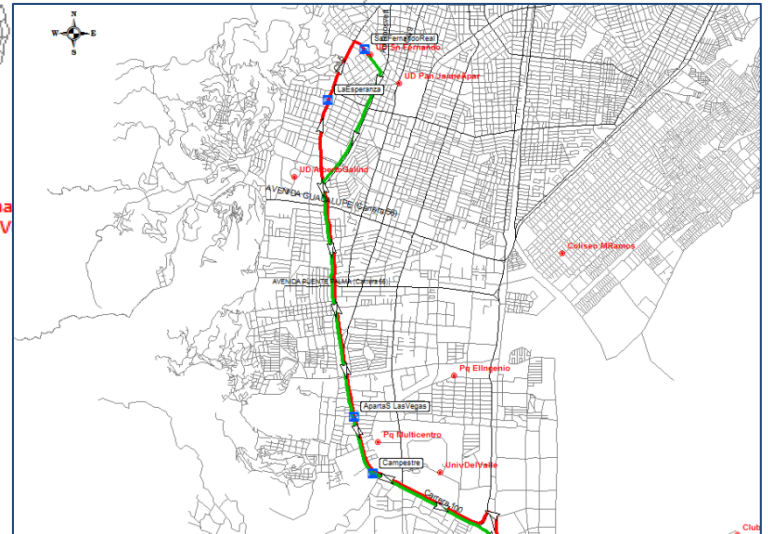

REALIZED BY:

MOVILIDAD
SOSTENIBLE LTDA

CONTENTS:

NUMBER: 106
ROUTE: SOUTH
EVENT: OPENING

ATHLETES AND JUDGES

MAP:

6/7

| HOTEL |
|-------------------|
| San Fernando Real |
| La Esperanza |
| Aparta Las Vegas |
| Campestre |
| Club Los Andes |