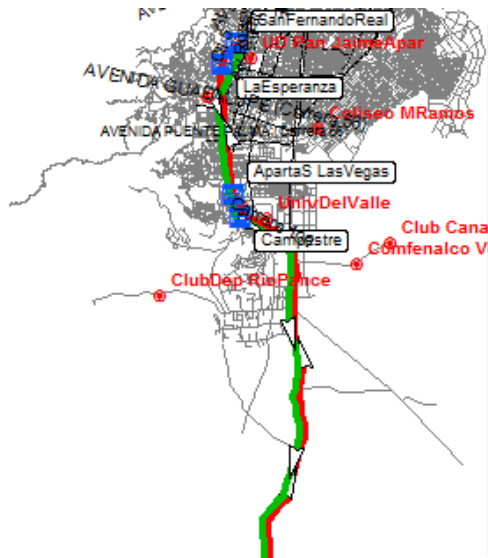

5/7

HOTEL

- San Fernando Real
- Metropolis
- Toscana Plaza
- Aparta S Las Vegas
- Campestre
- Radisson Royal
- Jardin Del Lago

The World Games
2013 CALI
Los Juegos Mundiales

COLDEPORTES

ROUTE GUIDE AND ARRIVAL PLACES

REALIZED BY:

MOVILIDAD
SOSTENIBLE LTDA

CONTENTS:

NUMBER: 106
ROUTE: SOUTH
EVENT: OPENING

ATHLETES AND JUDGES

MAP:

6/7

| HOTEL |
|-------------------|
| San Fernando Real |
| La Esperanza |
| Aparta Las Vegas |
| Campestre |
| Club Los Andes |

The World Games
2013 CALI
Los Juegos Mundiales

COLDEPORTES

ROUTE GUIDE AND ARRIVAL PLACES

REALIZED BY:

MOVILIDAD
SOSTENIBLE LTDA

CONTENTS:

NUMBER: 107

ROUTE: SANTANDER LOS ANDES