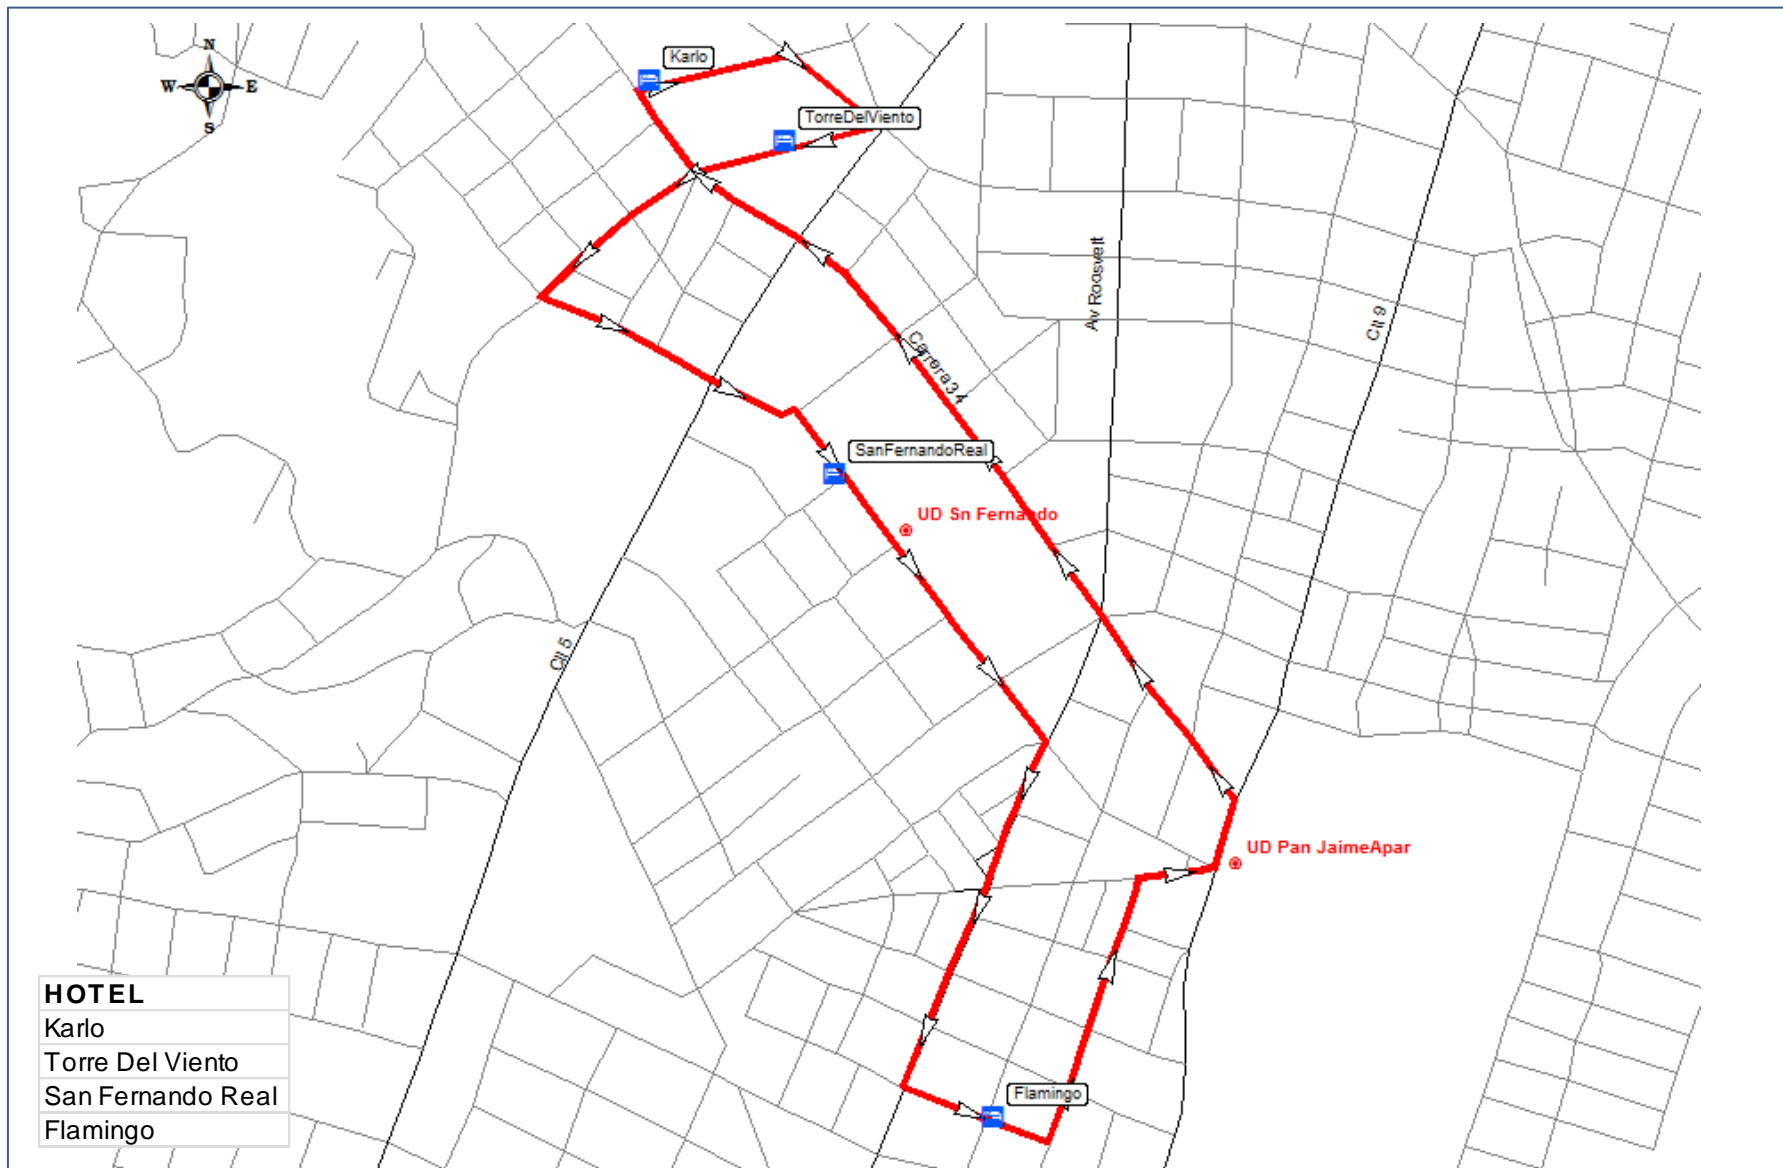

1. **HOTEL**
2. Karlo
   - Torre Del Viento
   - San Fernando Real
   - Flamingo

The World Games
2013 CALI
Los Juegos Mundiales
COLDEPORTES

**ROUTE GUIDE AND
ARRIVAL PLACES**

REALIZED BY:

MOVILIDAD
SOSTENIBLE LTDA

CONTENTS: **NUMBER: 105**
ROUTE: SOUTH CENTER
EVENT: OPENING
ATHLETES AND JUDGES

MAP:
4/7