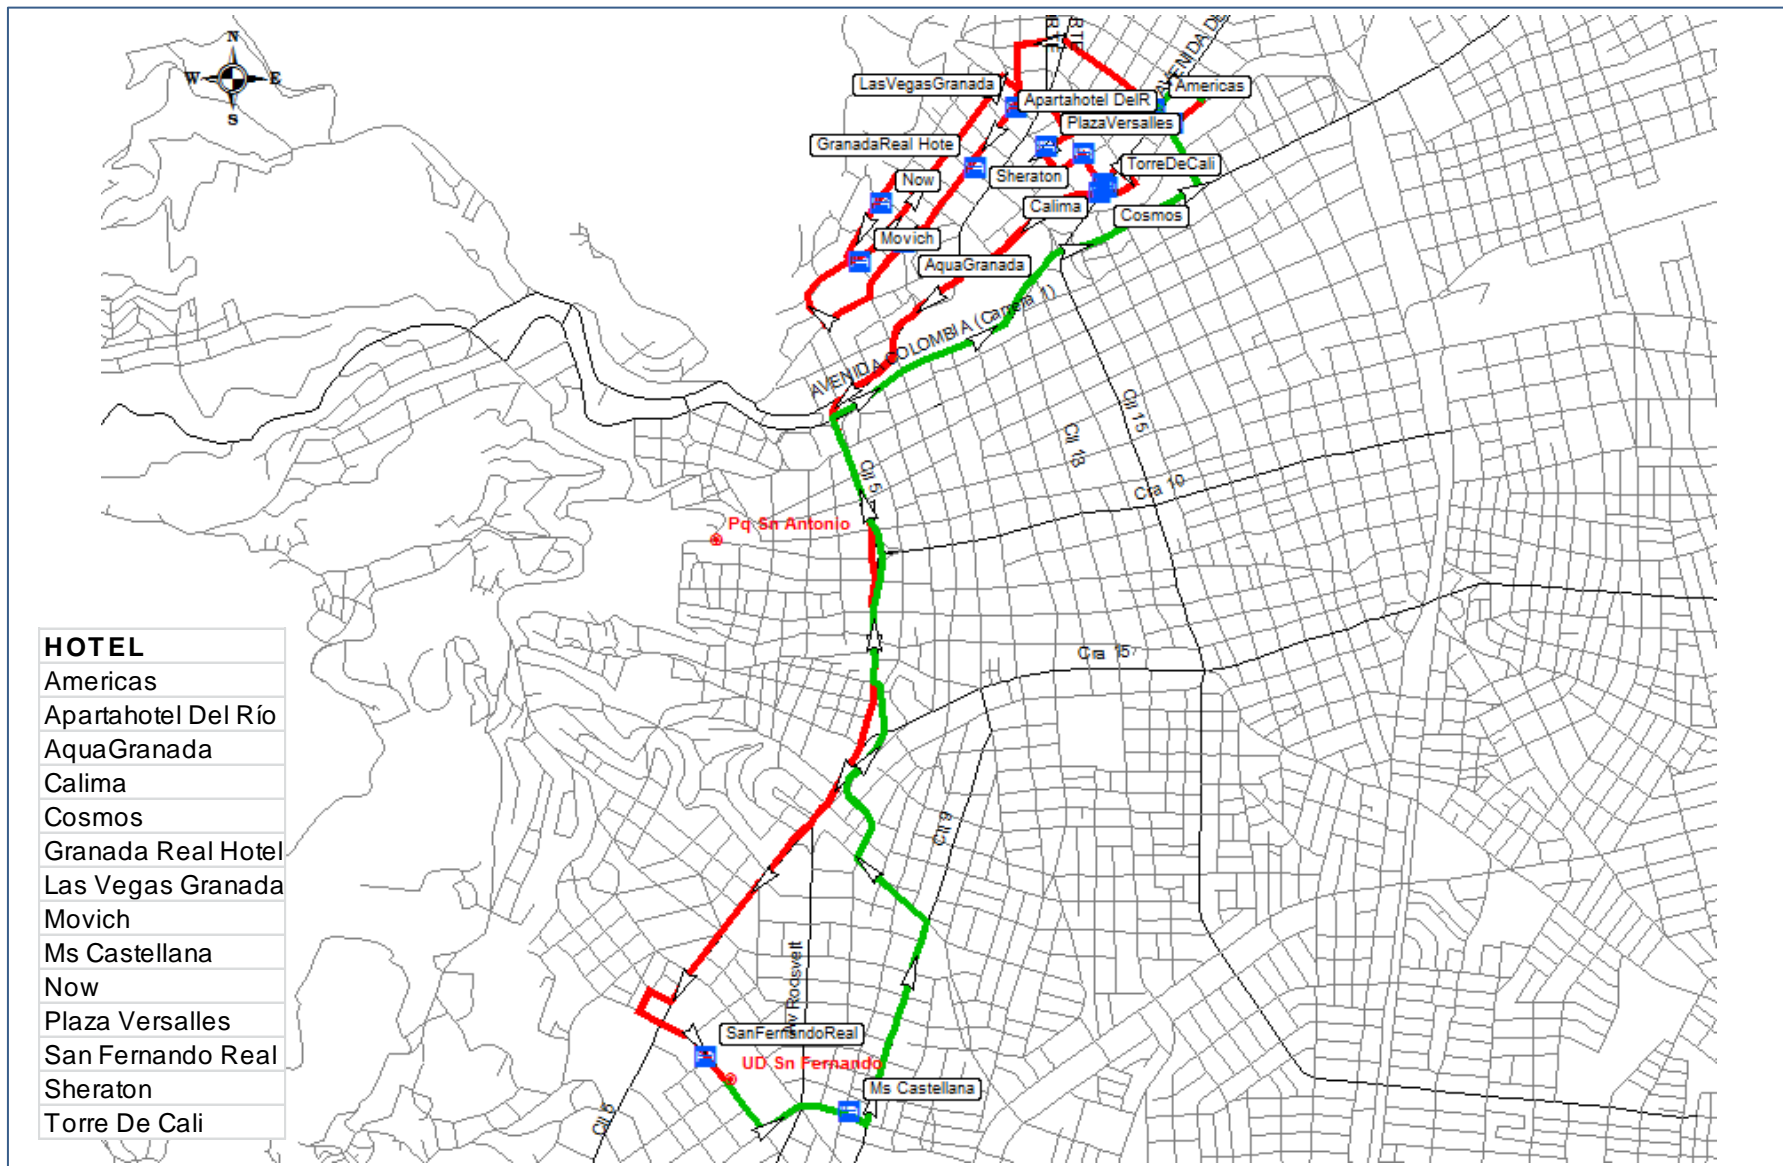

ROUTE GUIDE AND ARRIVAL PLACES

REALIZED BY:

MOVILIDAD
SOSTENIBLE LTDA

CONTENTS:

NUMBER: 103
ROUTE: CENTER
EVENT: OPENING

ATHLETES AND JUDGES

MAP:

1/7

- HOTEL**
- Americas
 - Apartahotel Del Rio
 - Aqua Granada
 - Calima
 - Cosmos
 - Granada Real Hotel
 - Las Vegas Granada
 - Movich
 - Ms Castellana
 - Now
 - Plaza Versailles
 - San Fernando Real
 - Sheraton
 - Torre De Cali

ROUTE GUIDE AND ARRIVAL PLACES

REALIZED BY:

MOVILIDAD SOSTENIBLE LTDA

CONTENTS:

NUMBER: 102

ROUTE: NORTH CENTER

EVENT: OPENING

ATHLETES AND JUDGES

MAP:

2/7

COLDEPORTES

ROUTE GUIDE AND ARRIVAL PLACES

REALIZED BY:

MOVILIDAD
SOSTENIBLE LTDA

CONTENTS:

NUMBER: 104
ROUTE: EAST
EVENT: OPENING