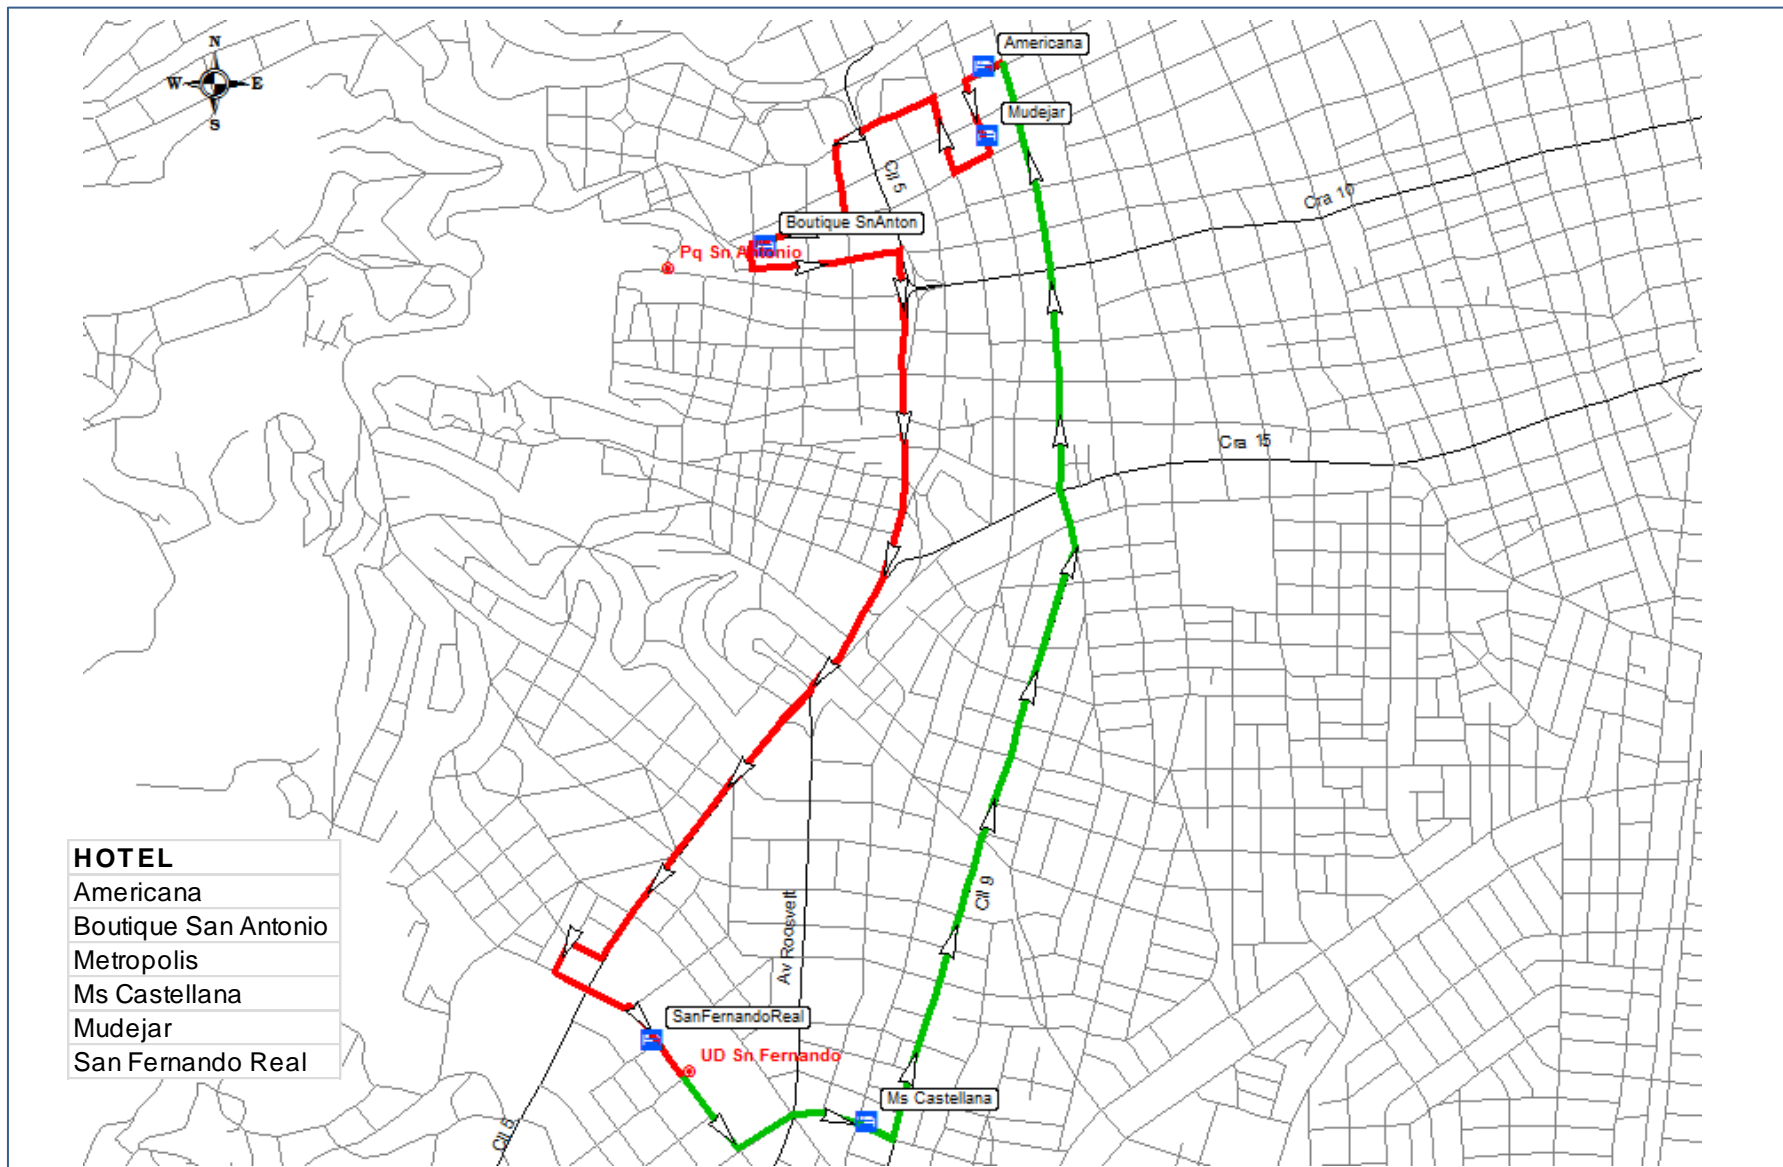

The World Games
2013 CALI
Los Juegos Mundiales

COLDEPORTES

ROUTE GUIDE AND ARRIVAL PLACES

REALIZED BY:

MOVILIDAD
SOSTENIBLE LTDA

CONTENTS:

NUMBER: 103
ROUTE: CENTER
EVENT: OPENING

ATHLETES AND JUDGES

MAP:

1/7