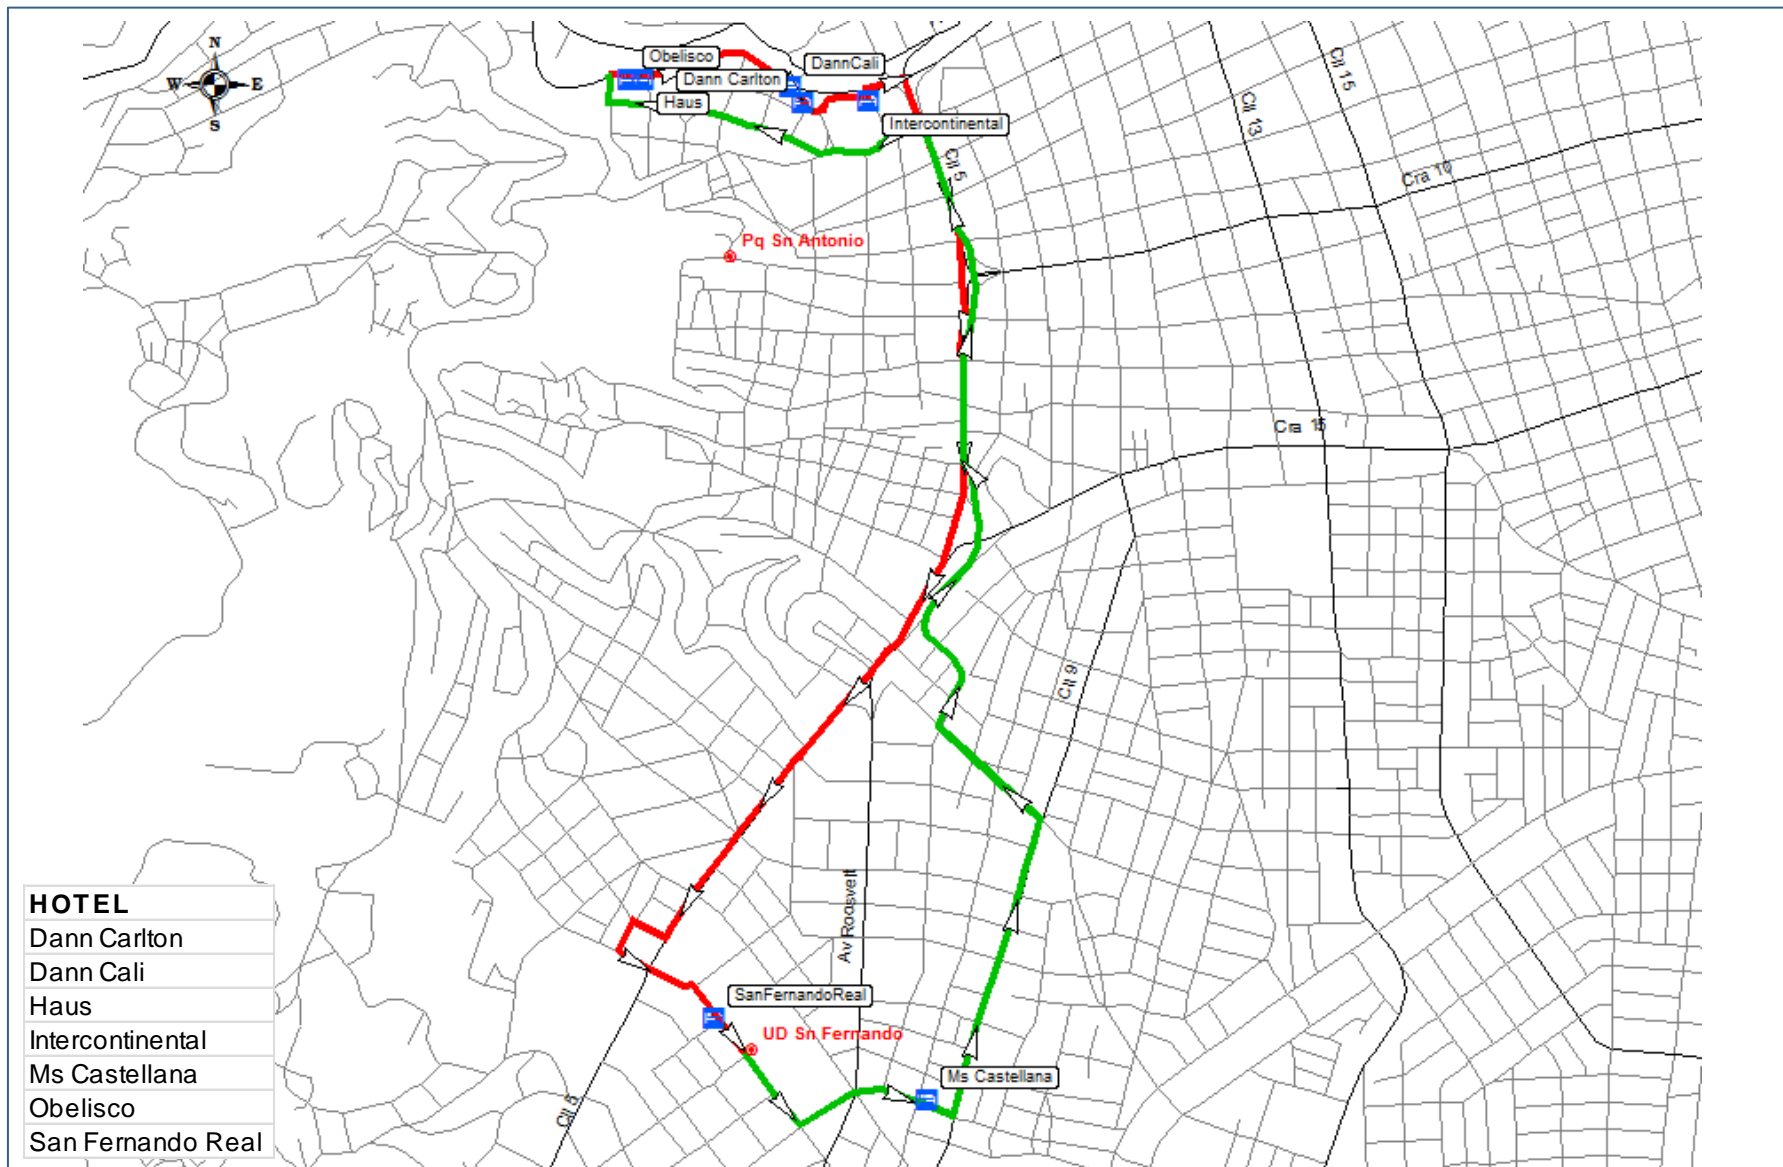

- HOTEL**
- Americas
 - Apartahotel Del Rio
 - Aqua Granada
 - Calima
 - Cosmos
 - Granada Real Hotel
 - Las Vegas Granada
 - Movich
 - Ms Castellana
 - Now
 - Plaza Versailles
 - San Fernando Real
 - Sheraton
 - Torre De Cali

ROUTE GUIDE AND ARRIVAL PLACES

REALIZED BY:

MOVILIDAD SOSTENIBLE LTDA

CONTENTS:

NUMBER: 102

ROUTE: NORTH CENTER

EVENT: OPENING

ATHLETES AND JUDGES

MAP:

2/7

COLDEPORTES

ROUTE GUIDE AND ARRIVAL PLACES

REALIZED BY:

MOVILIDAD
SOSTENIBLE LTDA

CONTENTS:

NUMBER: 104
ROUTE: EAST
EVENT: OPENING