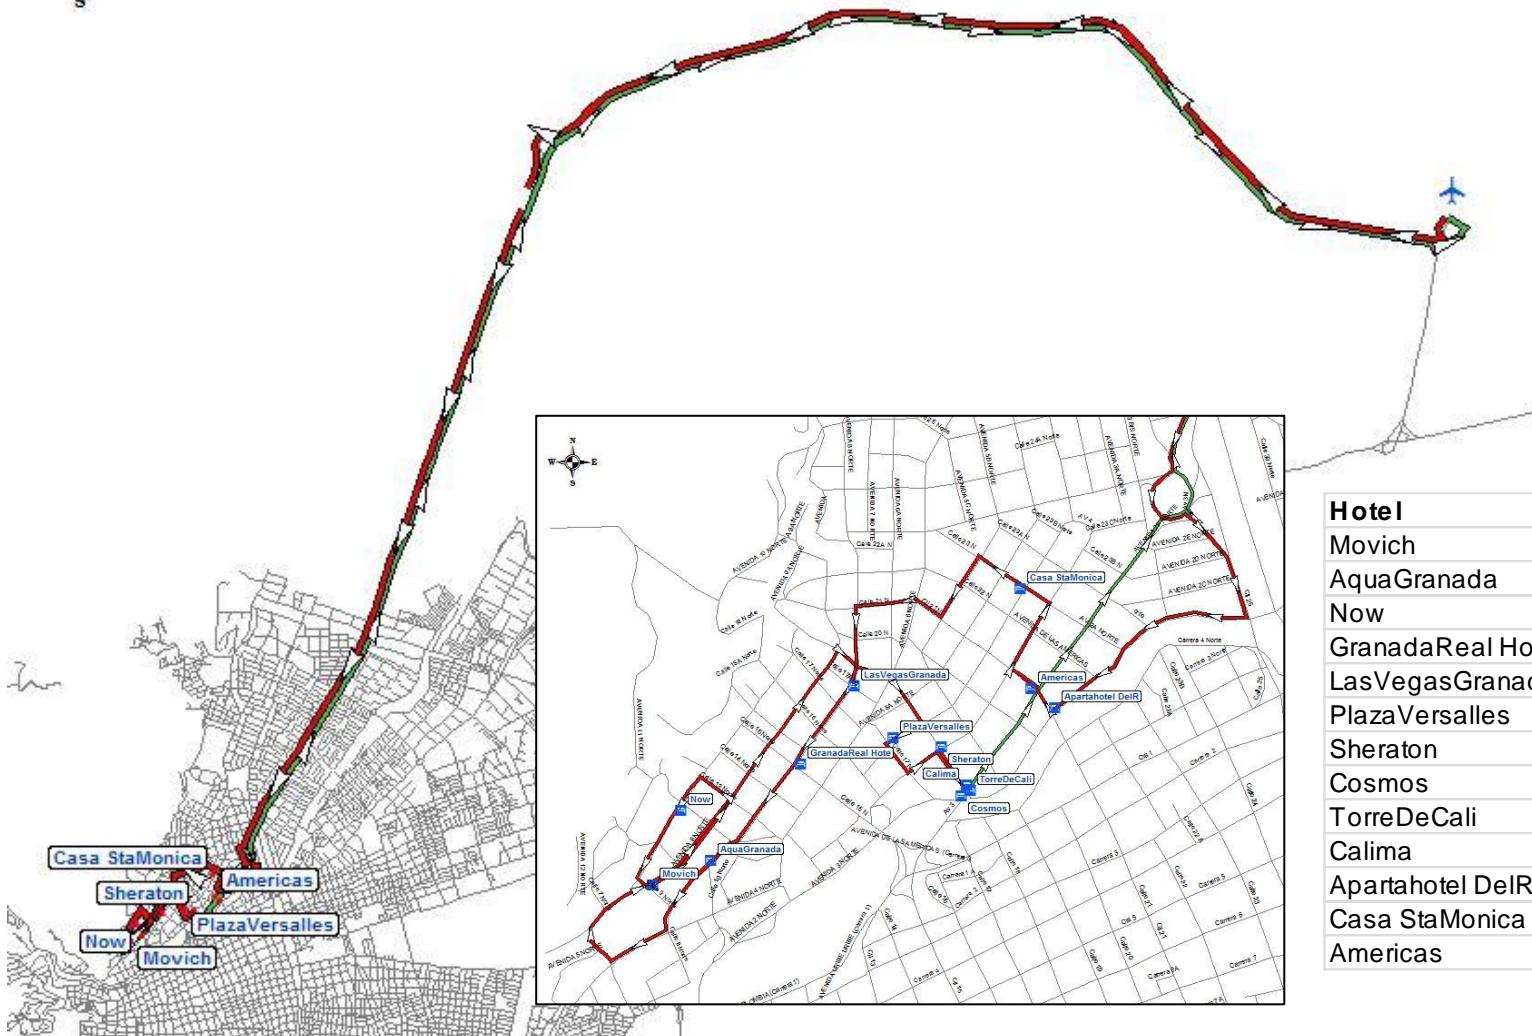

COLDEPORTES

BUS ROUTE MAPS AIRPORT – CALI CITY

CALI, COLOMBIA

MOVILIDAD
SOSTENIBLE LTDA

MOVILIDAD SOSTENIBLE LTDA

01/05/2013

Hotel
Movich
AquaGranada
Now
GranadaReal Hotel
LasVegasGranada
PlazaVersalles
Sheraton
Cosmos
TorreDeCali
Calima
Apartahotel DeIR
Casa StaMonica
Americas

ROUTE GUIDE
AND ARRIVAL
PLACES

REALIZED BY:

ROUTE:

AIRPORT <> NORTH CENTER
AEROPUERTO <> CENTRO NORTE

ATHLETES AND JUDGES

MAP :

1/9

Hotel
LaEsperanza
HotelCasa Imbana
Metropolis
Flamingo
SanFernandoReal
Karlo
TorreDelViento
Ms Castellana

MAP :

2/9

**ROUTE GUIDE
AND ARRIVAL
PLACES**

REALIZED BY:

ROUTE:

**AIRPORT <> CENTER
AEROPUERTO <> CENTRO**

ATHLETES AND JUDGES

MAP :

MOVILIDAD
SOSTENIBLE LTDA

ROUTE:

**NOTH <> SANTANDER
NORTE <> SATANDER**

ATHLETES AND JUDGES

MAP :

7/9

Hotel
Club LosAndes