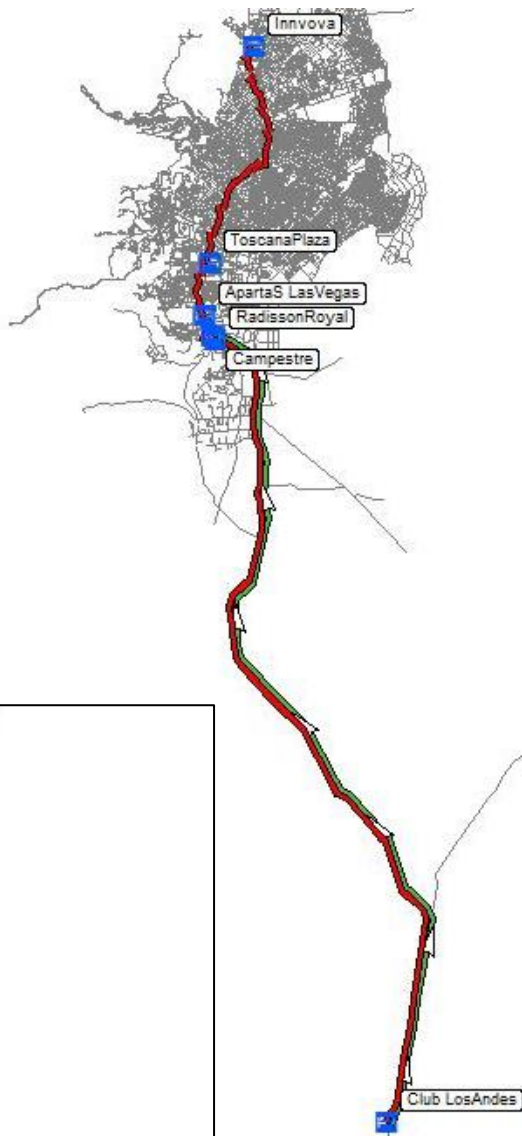

Hotel

- Campestre
- RadissonRoyal
- ApartaS LasVegas
- ToscanaPlaza
- Innova
- Club LosAndes

The World Games
2013 CALI
Los Juegos Mundiales
COLDEPORTES

**ROUTE GUIDE
AND ARRIVAL
PLACES**

REALIZED BY:

MOVILIDAD
SOSTENIBLE LTDA

ROUTE:

**NOTH <> SANTANDER
NORTE <> SATANDER**

ATHLETES AND JUDGES

MAP :

7/9