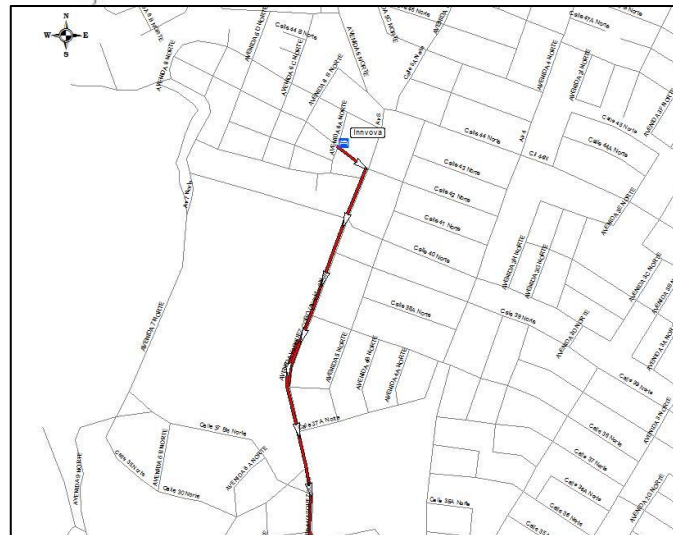

ROUTE GUIDE
AND ARRIVAL
PLACES

REALIZED BY:

ROUTE:

AIRPORT <> NORTH CENTER
AEROPUERTO <> CENTRO NORTE

ATHLETES AND JUDGES

MAP :

1/9

Hotel
LaEsperanza
HotelCasa Imbana
Metropolis
Flamingo
SanFernandoReal
Karlo
TorreDelViento
Ms Castellana

MAP :

2/9

**ROUTE GUIDE
AND ARRIVAL
PLACES**

REALIZED BY:

ROUTE:

**AIRPORT <> CENTER
AEROPUERTO <> CENTRO**

ATHLETES AND JUDGES

MAP :

ROUTE:

AIRPORT <> EAST
AEROPUERTO <> ESTE

ATHLETES AND JUDGES

MAP :

4/9

Hotel
Innova
StanciaSpiwak
Mare Apartasuite
CasaBlanca

ROUTE GUIDE
AND ARRIVAL
PLACES

ROUTE:
AIRPORT <> NORTH
AEROPUERTO <> NORTE
ATHLETES AND JUDGES

MAP :
5/9

Hotel

- Campestre
- RadissonRoyal
- ApartaS LasVegas
- ToscanaPlaza
- Innova
- Club LosAndes

The World Games
2013 CALI
Los Juegos Mundiales
COLDEPORTES

**ROUTE GUIDE
AND ARRIVAL
PLACES**

REALIZED BY: