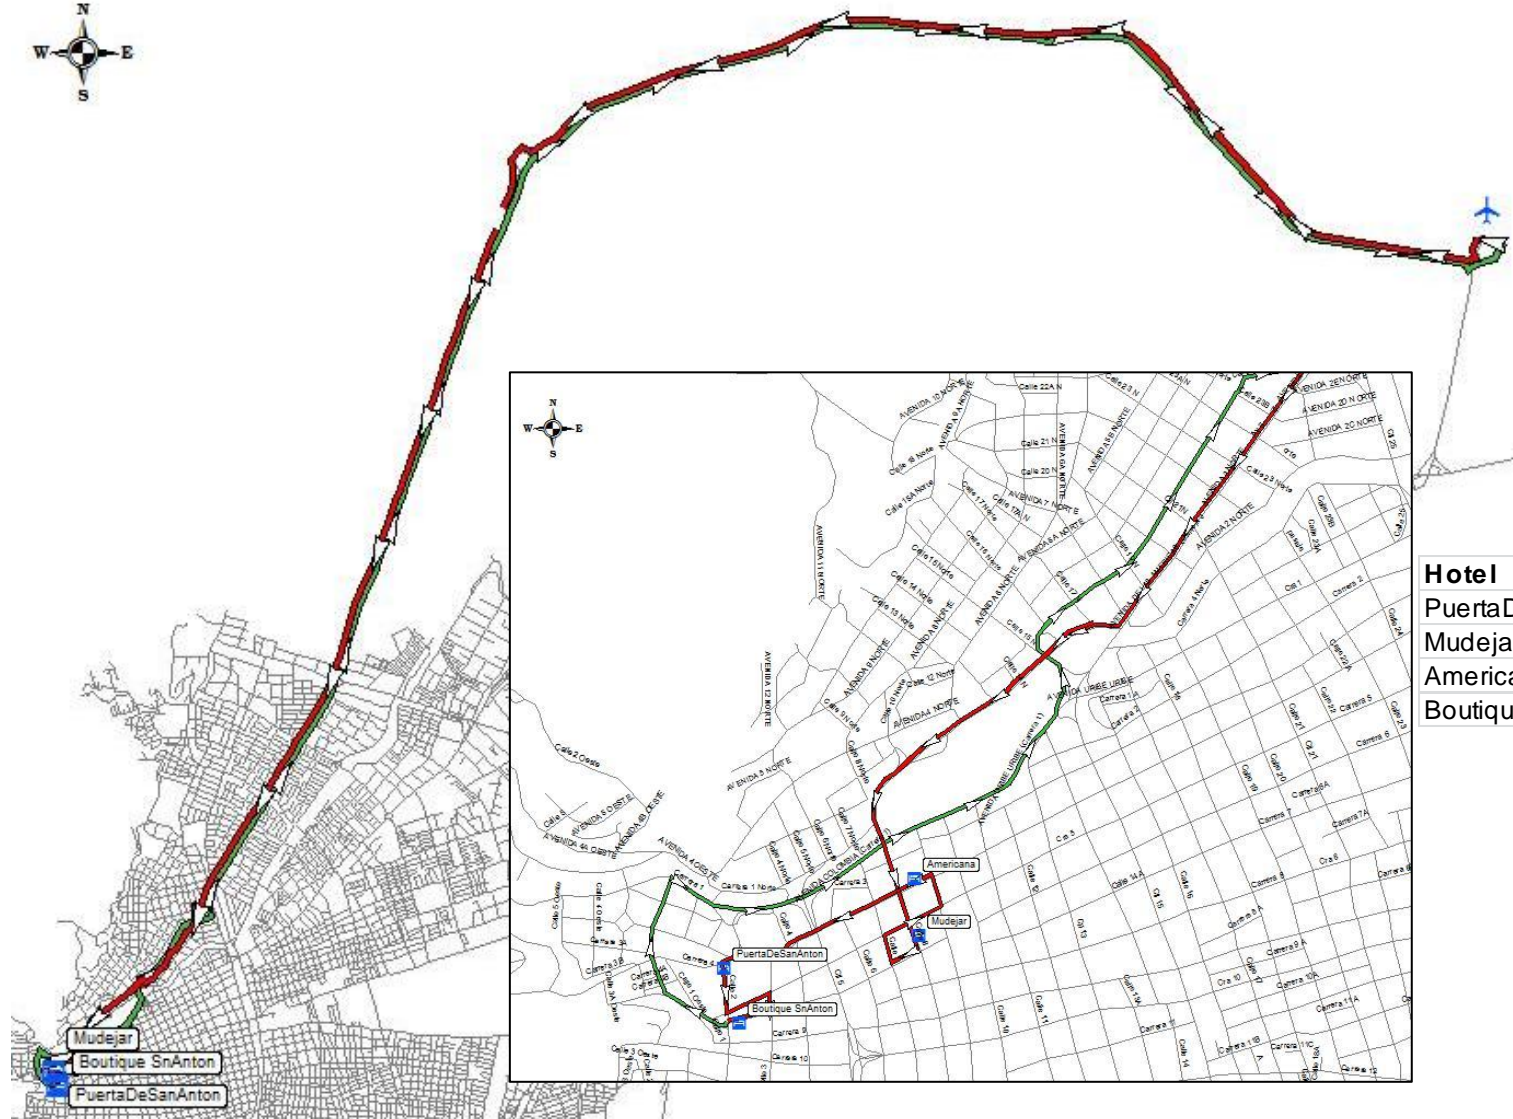

ROUTE GUIDE
AND ARRIVAL
PLACES

REALIZED BY:

ROUTE:

AIRPORT <> NORTH CENTER
AEROPUERTO <> CENTRO NORTE

ATHLETES AND JUDGES

MAP :

1/9

Hotel
LaEsperanza
HotelCasa Imbana
Metropolis
Flamingo
SanFernandoReal
Karlo
TorreDelViento
Ms Castellana

The World Games
2013 CALI
Los Juegos Mundiales

COLDEPORTES

ROUTE GUIDE AND ARRIVAL PLACES

REALIZED BY:

MOVILIDAD
SOSTENIBLE LTDA

ROUTE:

**AIRPORT <> SOUTH CENTER
AEROPUERTO <> CENTRO SUR**

ATHLETES AND JUDGES

MAP :

2/9

**ROUTE GUIDE
AND ARRIVAL
PLACES**

REALIZED BY:

ROUTE:

**AIRPORT <> CENTER
AEROPUERTO <> CENTRO**

ATHLETES AND JUDGES

MAP :

MOVILIDAD
SOSTENIBLE LTDA

ROUTE:

**NOTH <> SANTANDER
NORTE <> SATANDER**

ATHLETES AND JUDGES

MAP :

7/9

Hotel
Club LosAndes