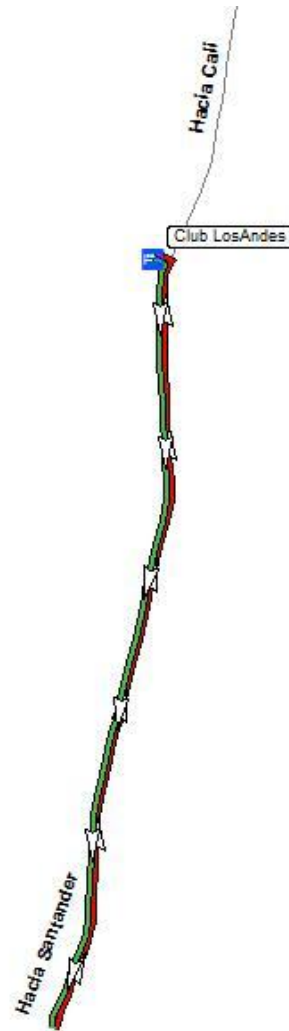

ROUTE GUIDE
AND ARRIVAL
PLACES

REALIZED BY:

ROUTE:

AIRPORT <> NORTH CENTER
AEROPUERTO <> CENTRO NORTE

ATHLETES AND JUDGES

MAP :

1/9

Hotel
LaEsperanza
HotelCasa Imbana
Metropolis
Flamingo
SanFernandoReal
Karlo
TorreDelViento
Ms Castellana

MAP :

2/9

**ROUTE GUIDE
AND ARRIVAL
PLACES**

REALIZED BY:

ROUTE:

**AIRPORT <> CENTER
AEROPUERTO <> CENTRO**

ATHLETES AND JUDGES

MAP :

ROUTE:

AIRPORT <> EAST
AEROPUERTO <> ESTE

ATHLETES AND JUDGES

MAP :

4/9

Hotel
Innova
StanciaSpiwak
Mare Apartasuite
CasaBlanca

ROUTE GUIDE
AND ARRIVAL
PLACES

ROUTE:
AIRPORT <> NORTH
AEROPUERTO <> NORTE
ATHLETES AND JUDGES

MOVILIDAD
SOSTENIBLE LTDA

ROUTE:

**NOTH <> SANTANDER
NORTE <> SATANDER**

ATHLETES AND JUDGES

MAP :

7/9

Hotel
Club LosAndes