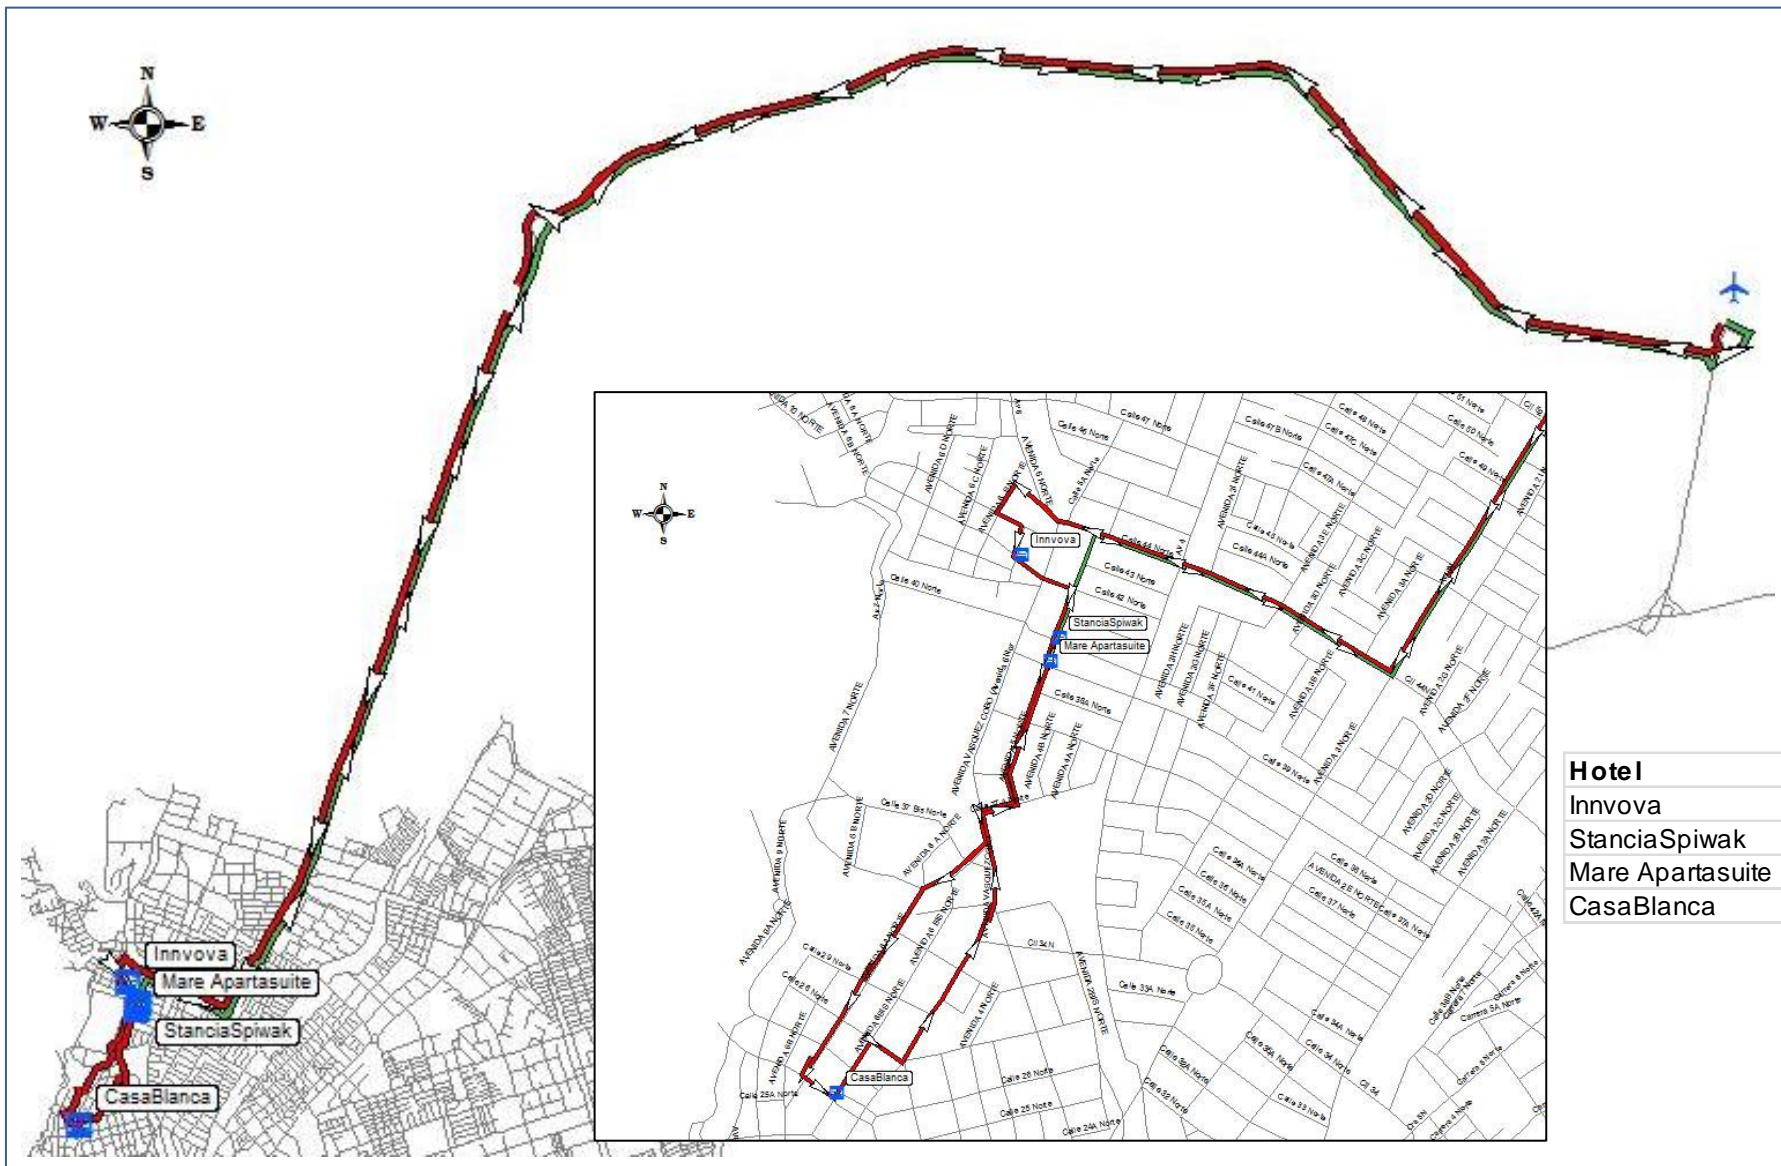

MAP :

2/9

**ROUTE GUIDE
AND ARRIVAL
PLACES**

REALIZED BY:

ROUTE:

**AIRPORT <> CENTER
AEROPUERTO <> CENTRO**

ATHLETES AND JUDGES

MAP :

3/9

Hotel
Obelisco
Haus
Austral Hotel
Dann Carlton
Intercontinental
DannCali
Casa Toscano

The World Games
2013 CALI
Los Juegos Mundiales

COLDEPORTES

ROUTE GUIDE
AND ARRIVAL
PLACES

REALIZED BY:

MOVILIDAD
SOSTENIBLE LTDA

ROUTE:

AIRPORT <> EAST
AEROPUERTO <> ESTE

ATHLETES AND JUDGES

MAP :

4/9

Hotel
Innova
StanciaSpiwak
Mare Apartasuite
CasaBlanca

ROUTE GUIDE
AND ARRIVAL
PLACES

ROUTE:
AIRPORT <> NORTH
AEROPUERTO <> NORTE
ATHLETES AND JUDGES