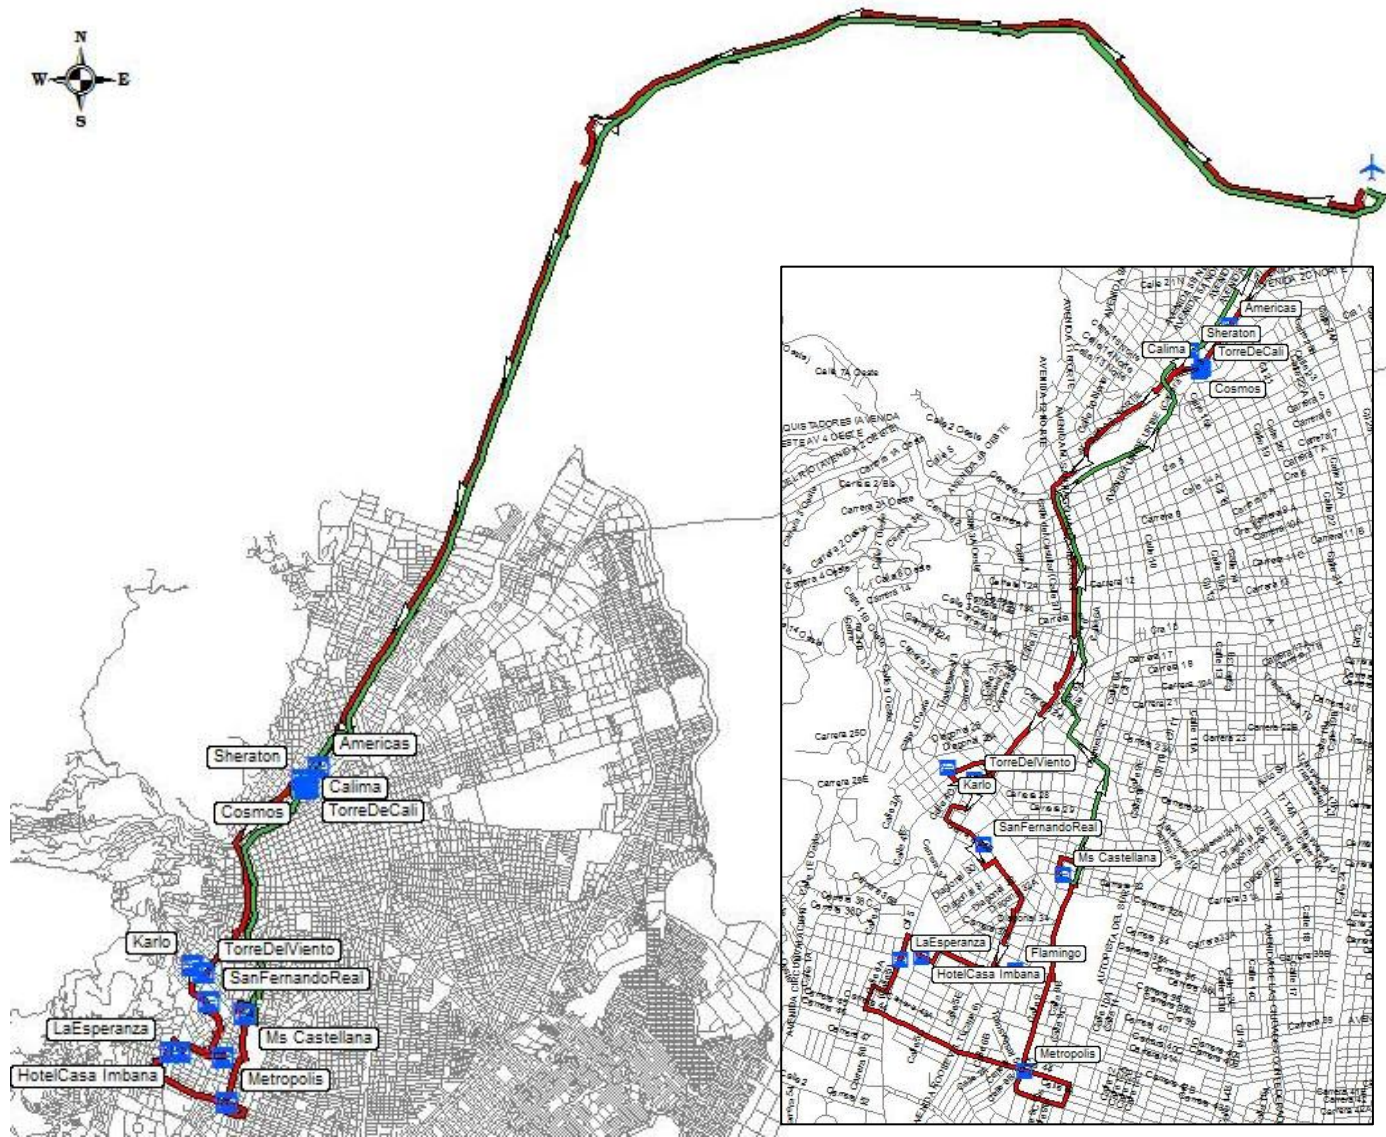

ROUTE GUIDE
AND ARRIVAL
PLACES

REALIZED BY:

ROUTE:

AIRPORT <> NORTH CENTER
AEROPUERTO <> CENTRO NORTE

ATHLETES AND JUDGES

MAP :

1/9

Hotel
LaEsperanza
HotelCasa Imbana
Metropolis
Flamingo
SanFernandoReal
Karlo
TorreDelViento
Ms Castellana

The World Games
2013 CALI
Los Juegos Mundiales

COLDEPORTES

ROUTE GUIDE AND ARRIVAL PLACES

REALIZED BY:

MOVILIDAD
SOSTENIBLE LTDA

ROUTE:

**AIRPORT <> SOUTH CENTER
AEROPUERTO <> CENTRO SUR**

ATHLETES AND JUDGES

MAP :

2/9

**ROUTE GUIDE
AND ARRIVAL
PLACES**

REALIZED BY:

ROUTE:

**AIRPORT <> CENTER
AEROPUERTO <> CENTRO**

ATHLETES AND JUDGES

MAP :