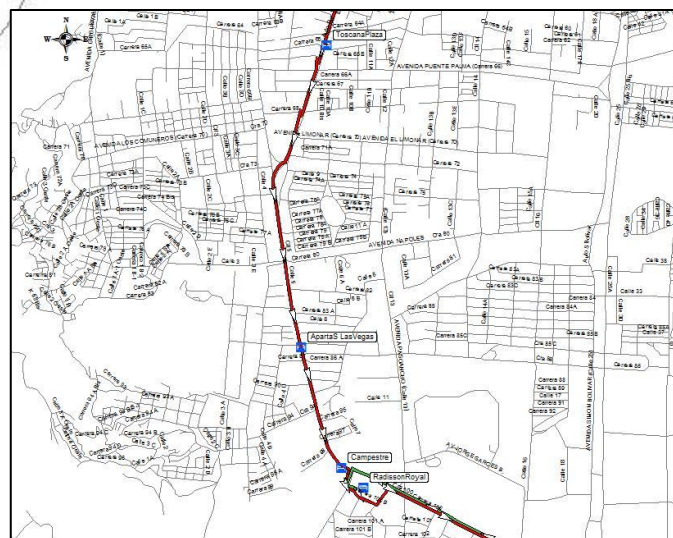

ROUTE GUIDE
AND ARRIVAL
PLACES

REALIZED BY:

ROUTE:

AIRPORT <> NORTH CENTER
AEROPUERTO <> CENTRO NORTE

ATHLETES AND JUDGES

MAP :

1/9

Hotel
LaEsperanza
HotelCasa Imbana
Metropolis
Flamingo
SanFernandoReal
Karlo
TorreDelViento
Ms Castellana

MAP :

2/9

**ROUTE GUIDE
AND ARRIVAL
PLACES**

REALIZED BY:

ROUTE:

**AIRPORT <> CENTER
AEROPUERTO <> CENTRO**

ATHLETES AND JUDGES

MAP :

ROUTE:

AIRPORT <> EAST
AEROPUERTO <> ESTE

ATHLETES AND JUDGES

MAP :

4/9

Hotel
Innova
StanciaSpiwak
Mare Apartasuite
CasaBlanca

ROUTE GUIDE
AND ARRIVAL
PLACES

ROUTE:
AIRPORT <> NORTH
AEROPUERTO <> NORTE
ATHLETES AND JUDGES

MAP :
5/9

Hotel

- Campestre
- RadissonRoyal
- ApartaS LasVegas
- ToscanaPlaza
- Innova
- Club LosAndes

The World Games
2013 CALI
Los Juegos Mundiales
COLDEPORTES

**ROUTE GUIDE
AND ARRIVAL
PLACES**

REALIZED BY: